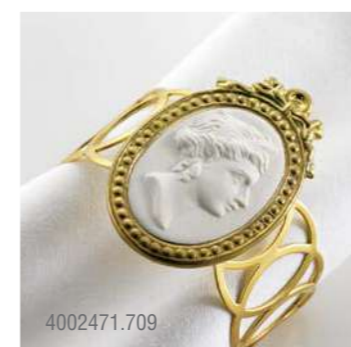

4002482.602

4002470.709

4002471.709