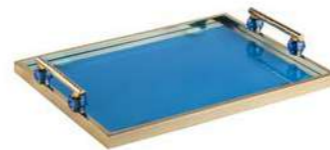

4877754.602
Large Taormina Pistachios Holder
cm. 55 h x 40 ø
8 bowls included

4877746.602
Small Taormina Pistachios Holder
cm. 47 h x 40 ø
5 bowls included

4877763.602
Large Icon ray
cm. 7 h x 65 l x 42 w