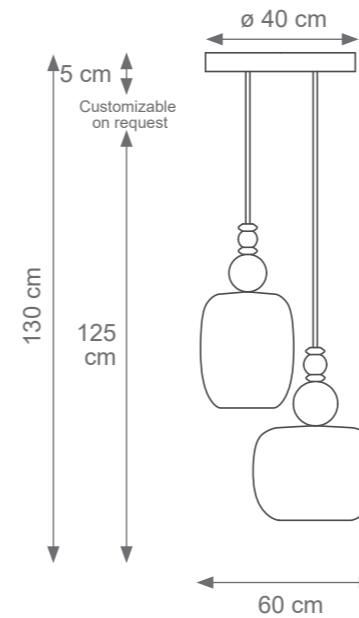

Icons 80's Chandelier
Code: F807918
Type 2 lights electrification x Max 28W E14 CE
Size: cm. 130 h x 60 l - 12 kg