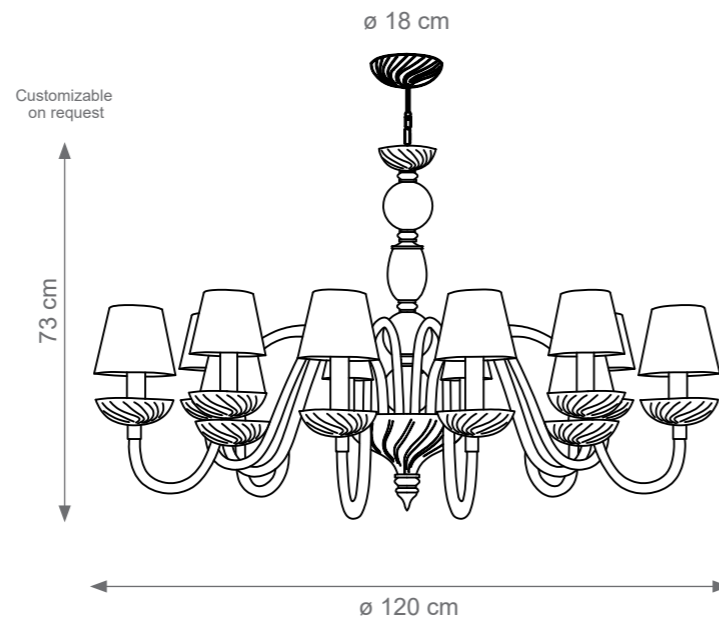

Ava Chandelier
Code: 8007856
Type 12 lights electrification x Max 28W E14 CE
Size: cm. 73 h x 120 ø - 15 kg