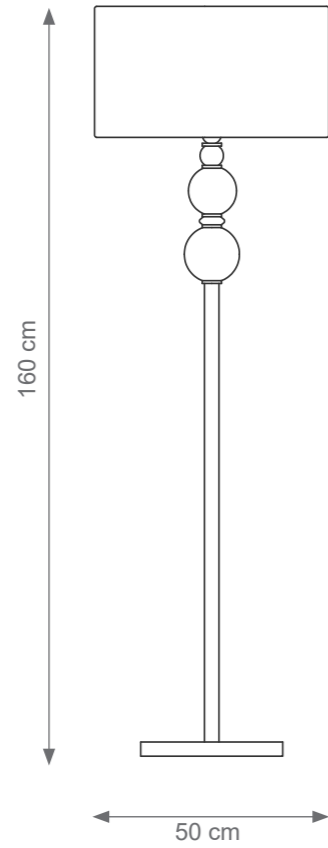

Rita Floor Lamp
Code: F807845
Type 1 lights electrification x Max 28W E14 CE
Size: cm. 160 h x 50 ø - 12 kg

ICONS 80'S TECHNICAL DRAWINGS

Collection Materials: Porcelain, Murano Glass, Brass Structure

Height customizable on request