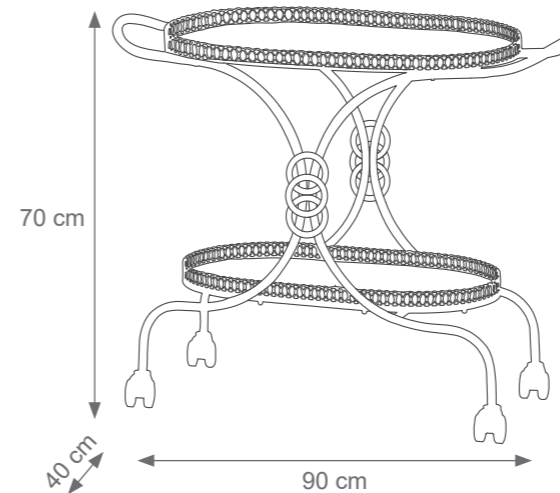

Dynasty Bookcase
Code: F807389
Size: cm. 250 h x 135 l x 35 w

TROLLEY TECHNICAL DRAWINGS

Collection Materials: Brass Structure, Glass Top

New York Trolley
Code: 4806876
cm. 70 h x 90 l x 40 w

Diva Trolley
Code: 4807741
cm. 70 h x 90 l x 44 w