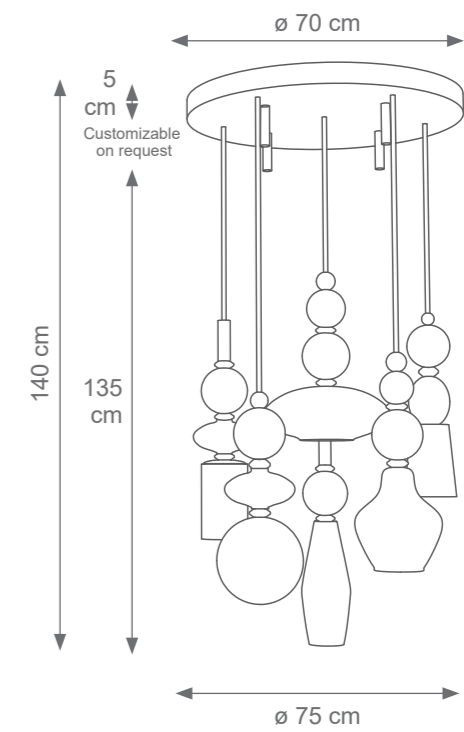

Divas Chandelier
Code: F807664
Type 6 lights electrification x Max 28W E14 CE
Size: cm. 140 h x 75 ø - 23 kg