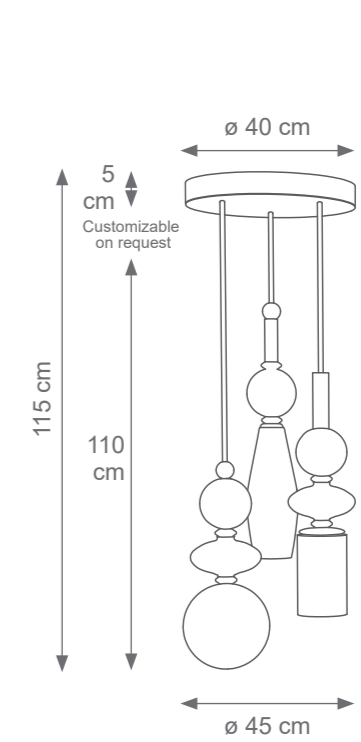

Divas Chandelier
Code: F807767
Type 3 lights electrification x Max 28W E14 CE
Size: cm. 115 h x 45 ø - 13 kg