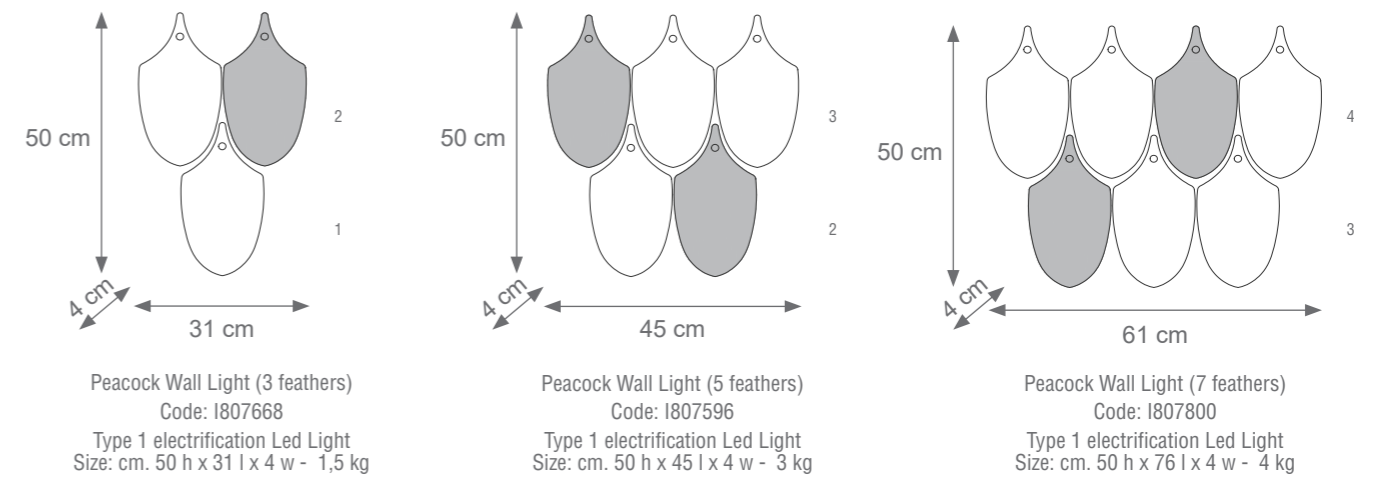

Collection Materials: Brass Structure, Porcelain, Murano Glass

PEACOCK TECHNICAL DRAWINGS

Collection Materials: Brass Structure, Porcelain, Murano Glass

Height customizable on request

Mini Mignon Peacock Chandelier (3 levels, 22 feathers)
Code: F807731
Type 6 lights electrification x Max 28W E14 CE
Size: cm. 60 h x 50 ø - 15 kg