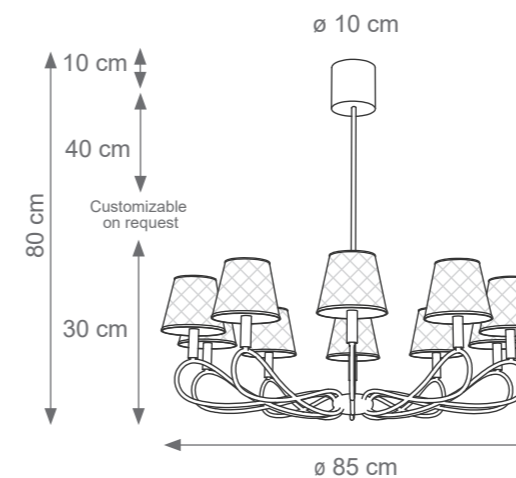

Infinity Chandelier
Code: L807917
Type 10 lights electrification x Max 28W E14 CE
Size: cm. 30 h x 85 ø - 4 kg