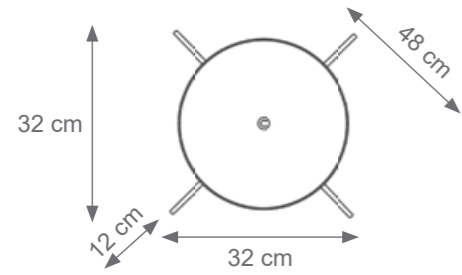

VENUSIA

TECHNICAL DRAWINGS

Collection Materials: Brass Structure, Murano Glass

Height customizable on request

VENUSIA TECHNICAL DRAWINGS

Collection Materials: Brass Structure, Murano Glass

Small Venusia Wall / Ceiling Light
Code: F807565
Type 1 lights electrification x Max 28W E14 CE
Size: cm. 32 h x 32 l x 12 w - 2 kg