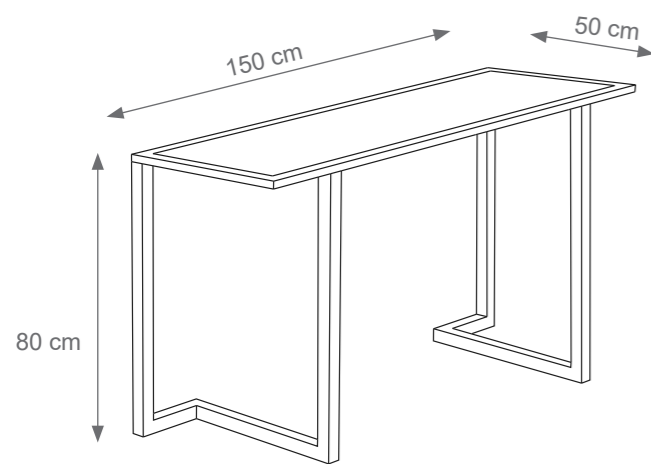

Diamant Wall Ligth
Code F807941
Size: cm. 26 h x 21 l x 6 w

Adamant Mirror
Code F807935
Size: cm. 120 h x 70 l x 8 w

Adamant Mirror
Code F807934
Size: cm. 140 h x 70 l x 8 w

CONSOLE TECHNICAL DRAWINGS

Collection Materials: Brass Structure, Marble top