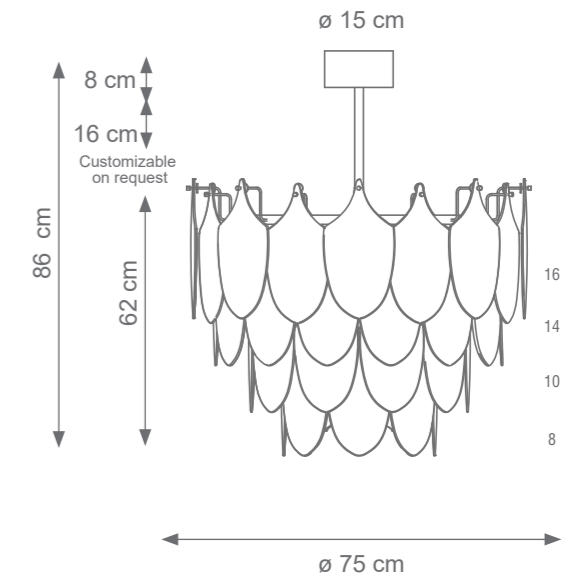

Peacock Chandelier (4 levels, 48 feathers)
Code: F807561
Type 9 lights electrification x Max 28W E14 CE
Size: cm. 62 h x 75 ø - 38 kg