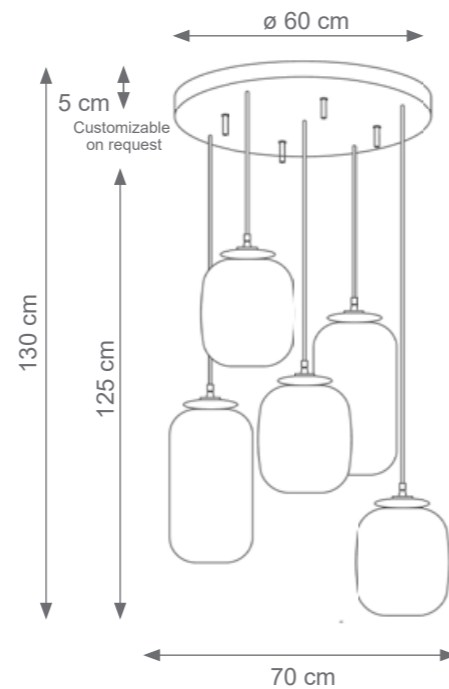

MIAMI

TECHNICAL DRAWINGS

Collection Materials: Brass Structure, Porcelain

Height customizable on request

Miami Round Chandelier
Code: F807265
Type 6 lights electrification x Max 28W E14 CE
Size: cm. 130 h x 55 ø - 6 kg