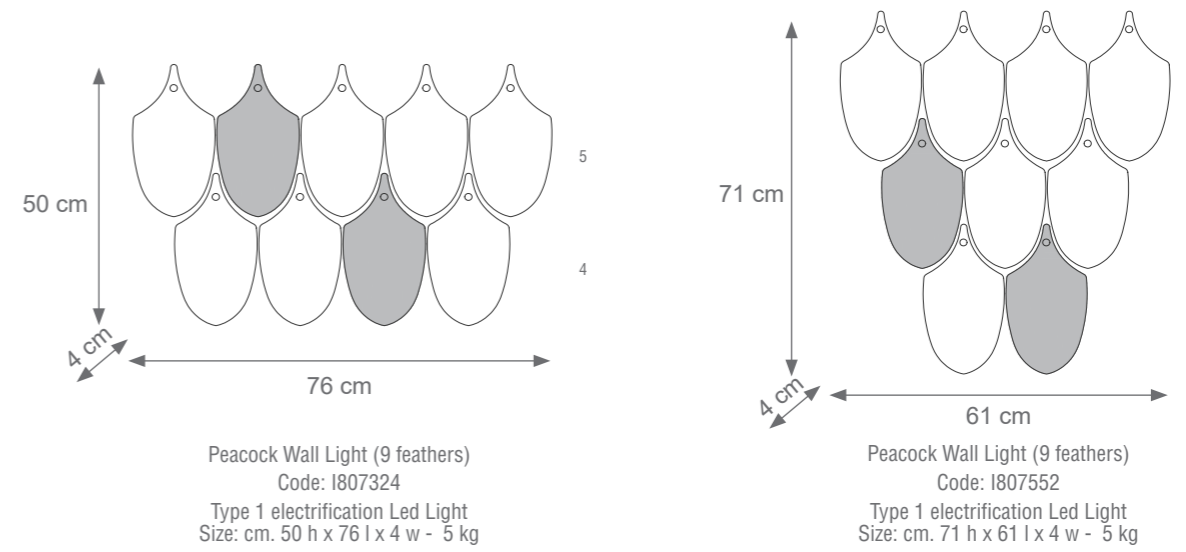

Collection Materials: Brass Structure, Porcelain, Murano Glass

PEACOCK TECHNICAL DRAWINGS

Collection Materials: Brass Structure, Porcelain, Murano Glass

Height customizable on request

Mini Mignon Peacock Chandelier (3 levels, 22 feathers)
Code: F807731
Type 6 lights electrification x Max 28W E14 CE
Size: cm. 60 h x 50 ø - 15 kg