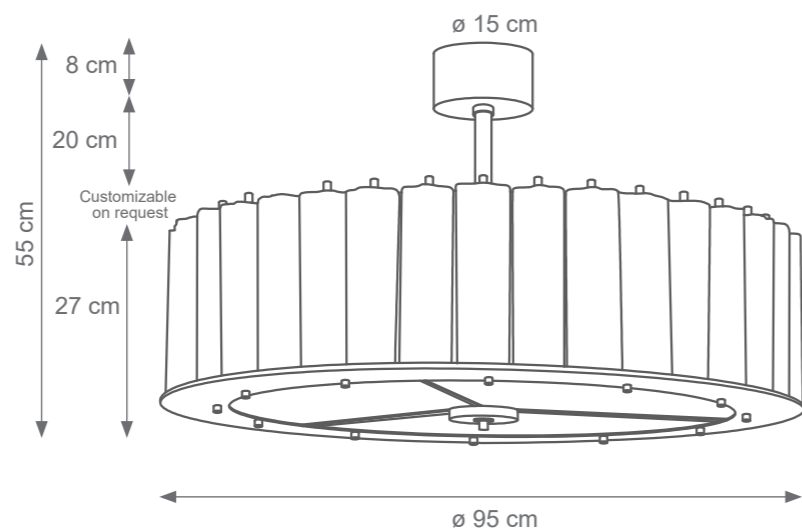

DRUM

TECHNICAL DRAWINGS

Collection Materials: Brass Structure, Murano Glass

Height customizable on request

Small Drum Chandelier
Code: F807292
Type 6 lights electrification x Max 28W E14 CE
Size: cm. 27 h x 60 ø - 23 kg