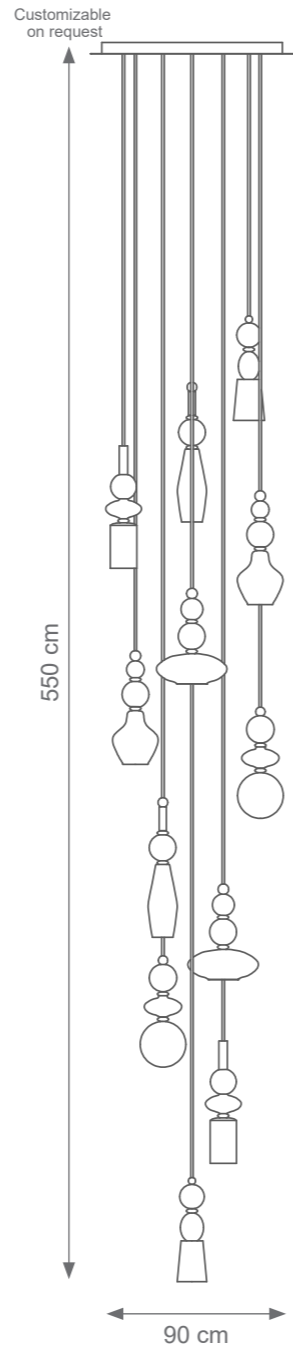

Divas Chandelier
Code: F807804
Type 12 lights electrification x Max 28W E14 CE
Size: cm. 550 h x 90 l - 40 kg