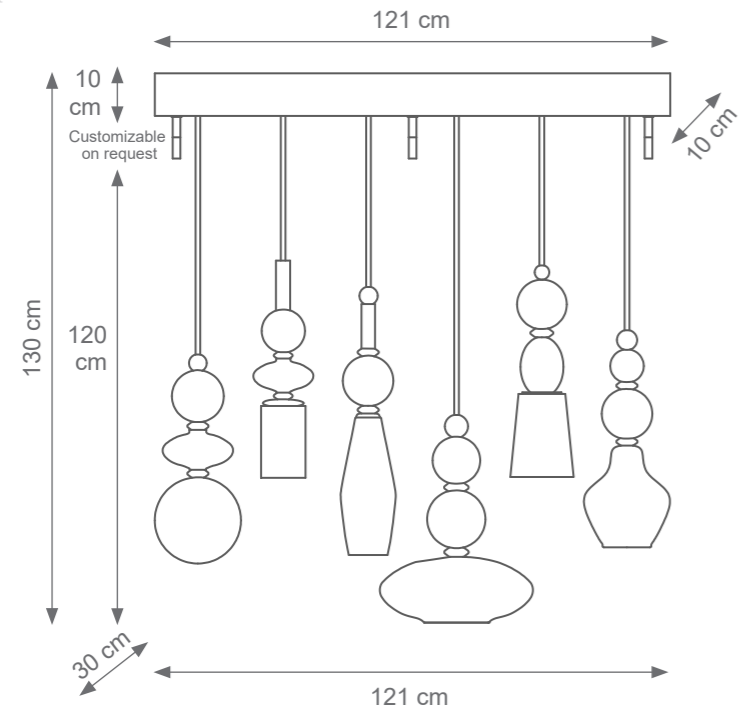

Long Divas Chandelier
Code F807670
Type 6 lights electrification x Max 28W E14 CE
Size: cm. 130 h x 121 l x 30 w - 20 kg