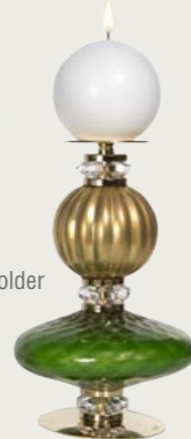

4807605.501
Greta Medium Candle Holder
cm. 28 h x 16 ø