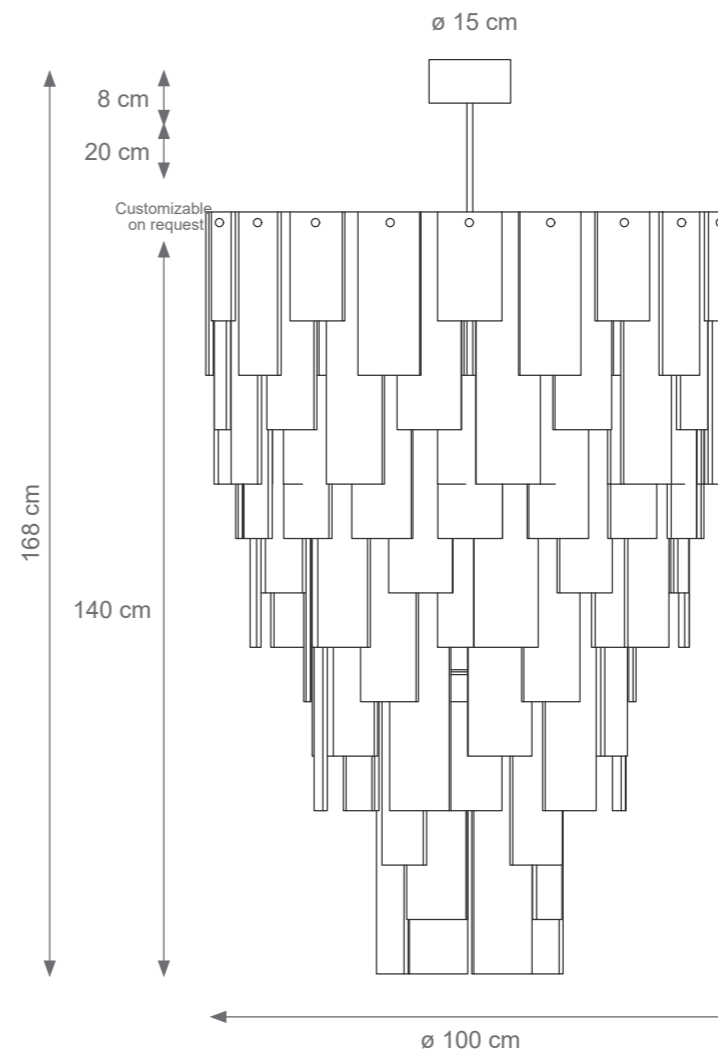

The Wall Large Chandelier
Code: F807273
Type 18 lights electrification x Max 28W E14 CE
Size: cm. 140 h x 100 ø - 120 kg