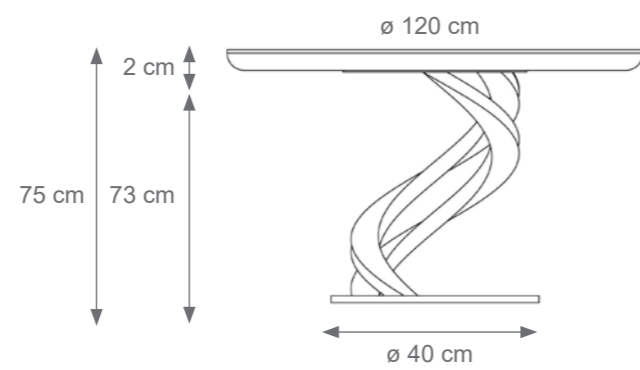

ECLYPSE

TECHNICAL DRAWINGS

Collection Materials: Inox Steel 304 Structure

Eclipse Oval Dining Table
Code: M804872
Size: cm. 75 h x 240 l x 120 w
Only Base Code: M807460

Cerberus Dining Table
Code: M807525
Size: cm. 75 h x 120 ø
Only Base Code: M807464