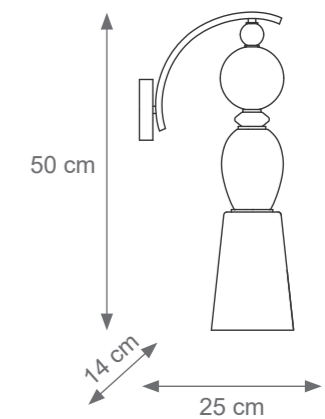

Diva Applique Ava
Code: F807544
Type 1 lights electrification x Max 28W E14 CE
Size: cm. 50 h x 25 l x 14 w - 3 kg