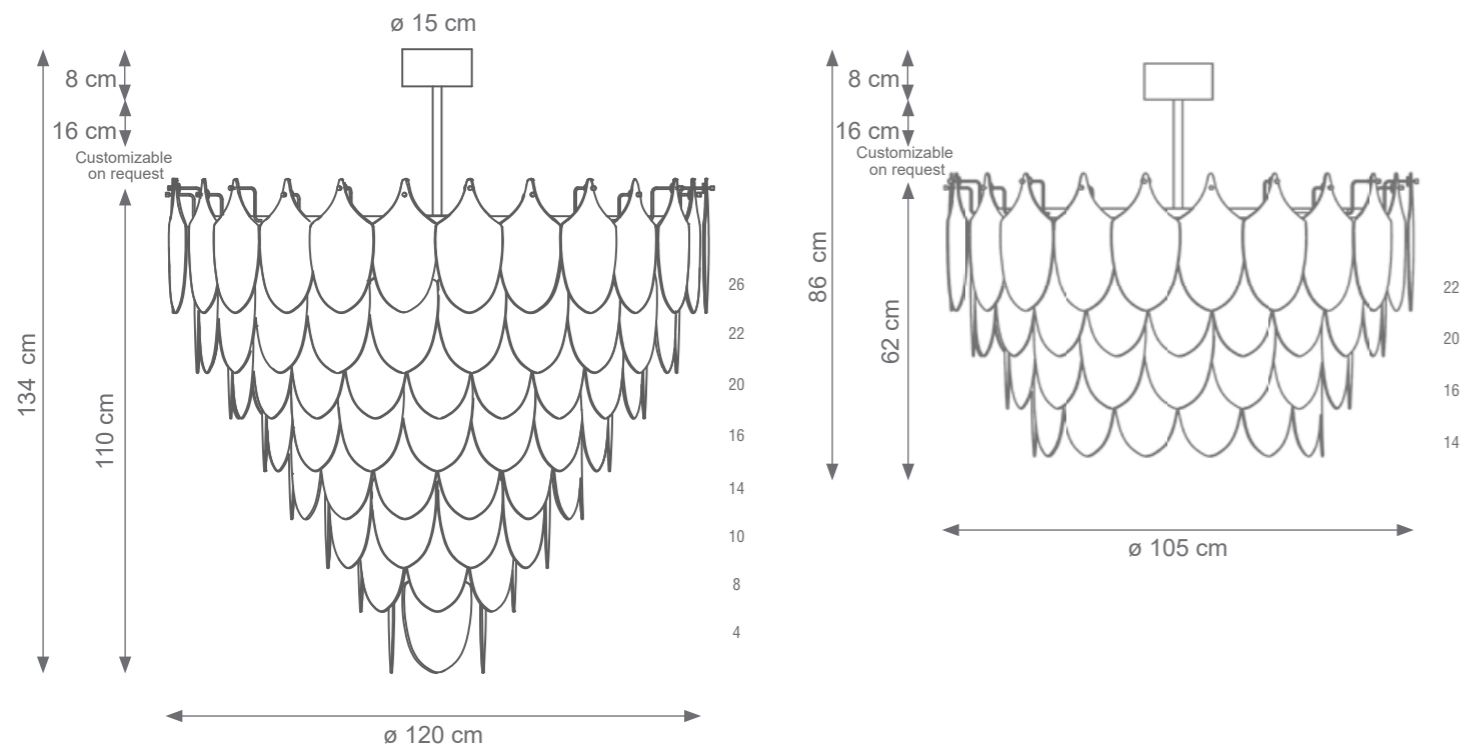

Peacock Chandelier (4 levels, 72 feathers)
Code: F807822
Type 12 lights electrification x Max 28W E14 CE
Size: cm. 62 h x 105 ø - 45 kg

Large Peacock Chandelier (8 levels, 120 feathers)
Code F807276
Type 18 lights electrification x Max 28W E14 CE
Size: cm. 110 h x 120 ø - 92 kg