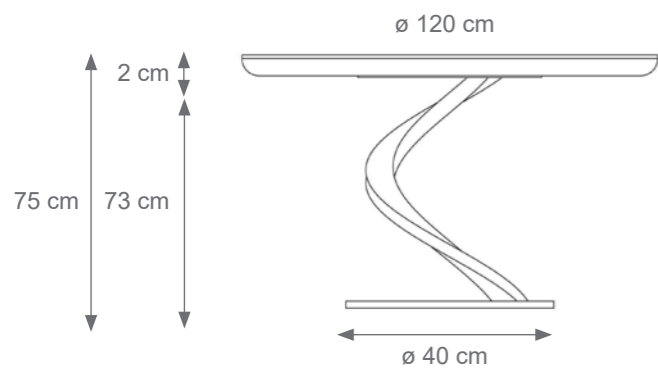

Wave Dining Table
Code: M807521
Size: cm. 75 h x 120 ø
Only Base Code: M807523