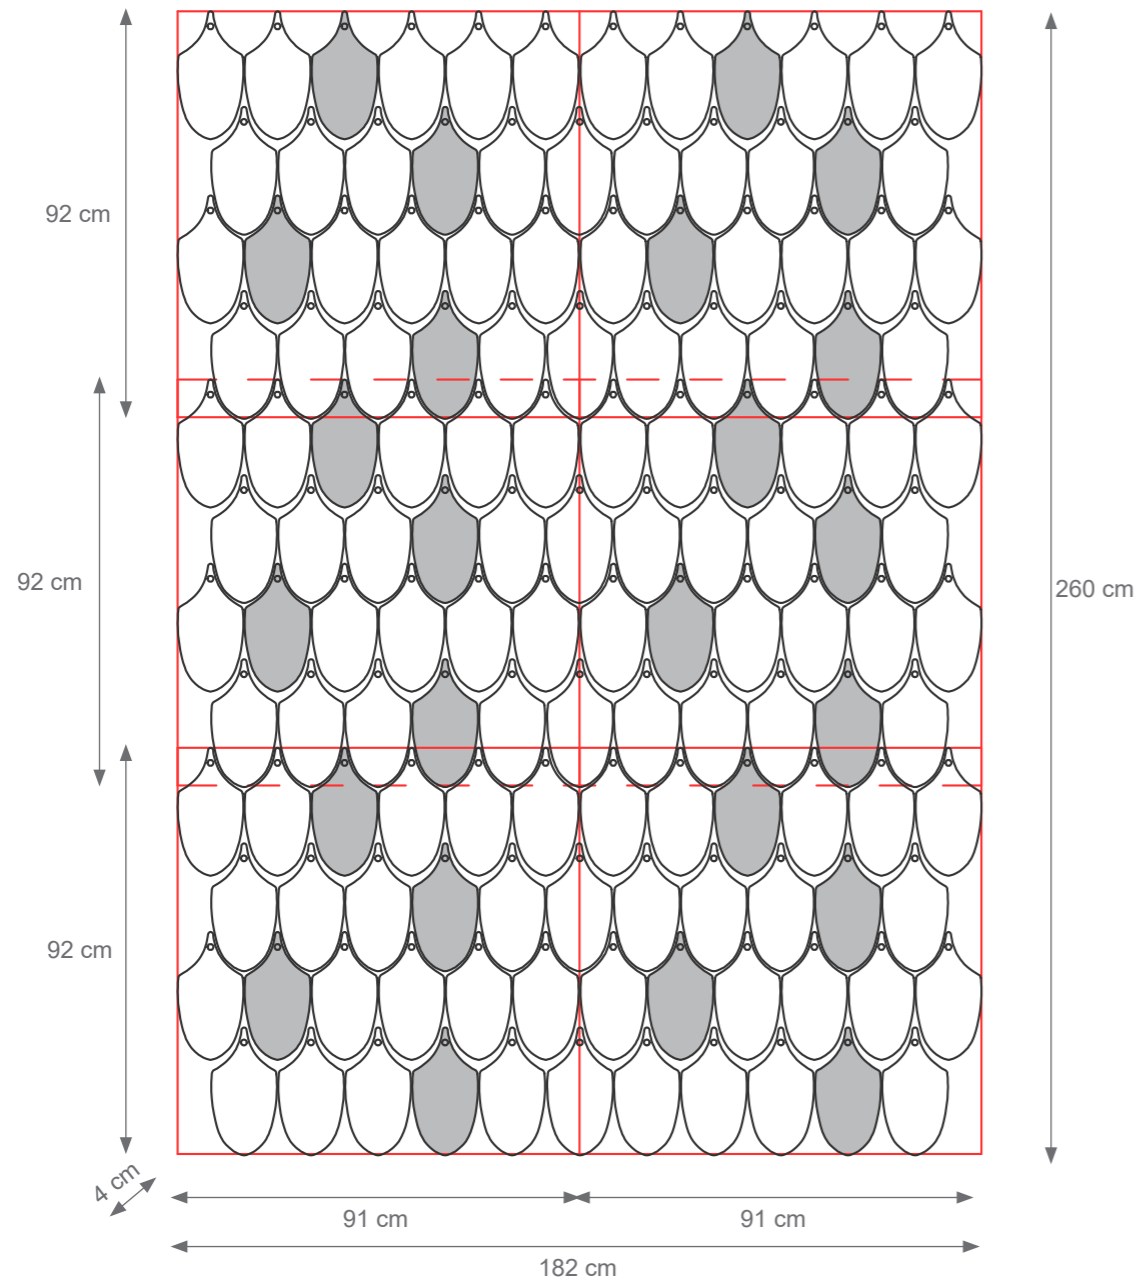

PEACOCK

TECHNICAL DRAWINGS

Collection Materials: Brass Structure, Porcelain, Murano Glass