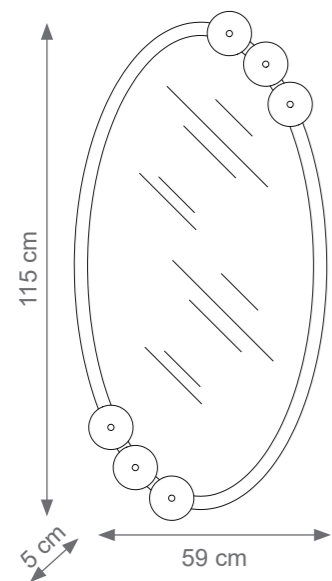

Oval Dandelion Mirror
Code 4007532
Size: cm. 115 h x 59 l x 5 w