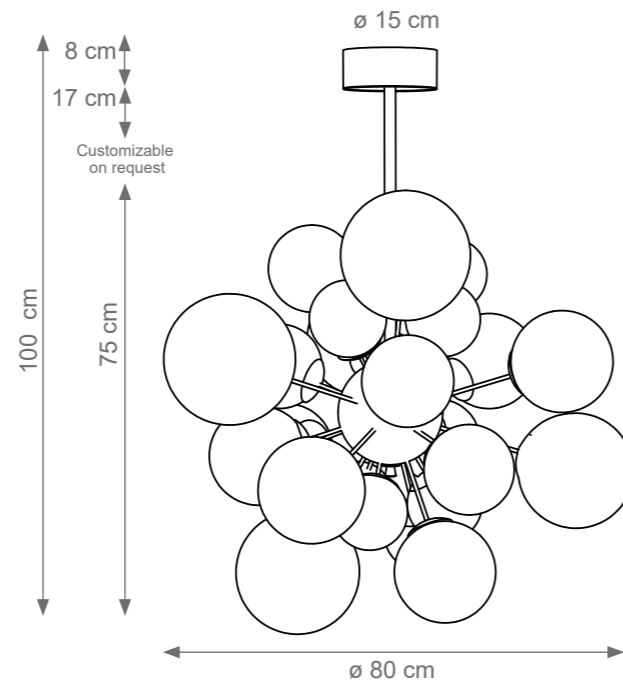

LADY V

TECHNICAL DRAWINGS

Collection Materials: Brass Structure, Porcelain, Murano Glass

Height customizable on request

Small Lady V Chandelier
Code: F807840
Type 12 lights electrification x Max 28W E14 CE
Size: cm. 80 h x 60 ø - 16 Kg