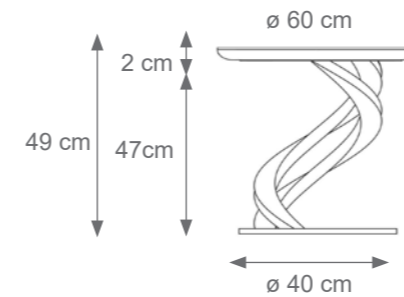

Eclipse Coffee Table
Code: M807467
Size: cm. 49 h x 60 ø
Only Base Code: M807461