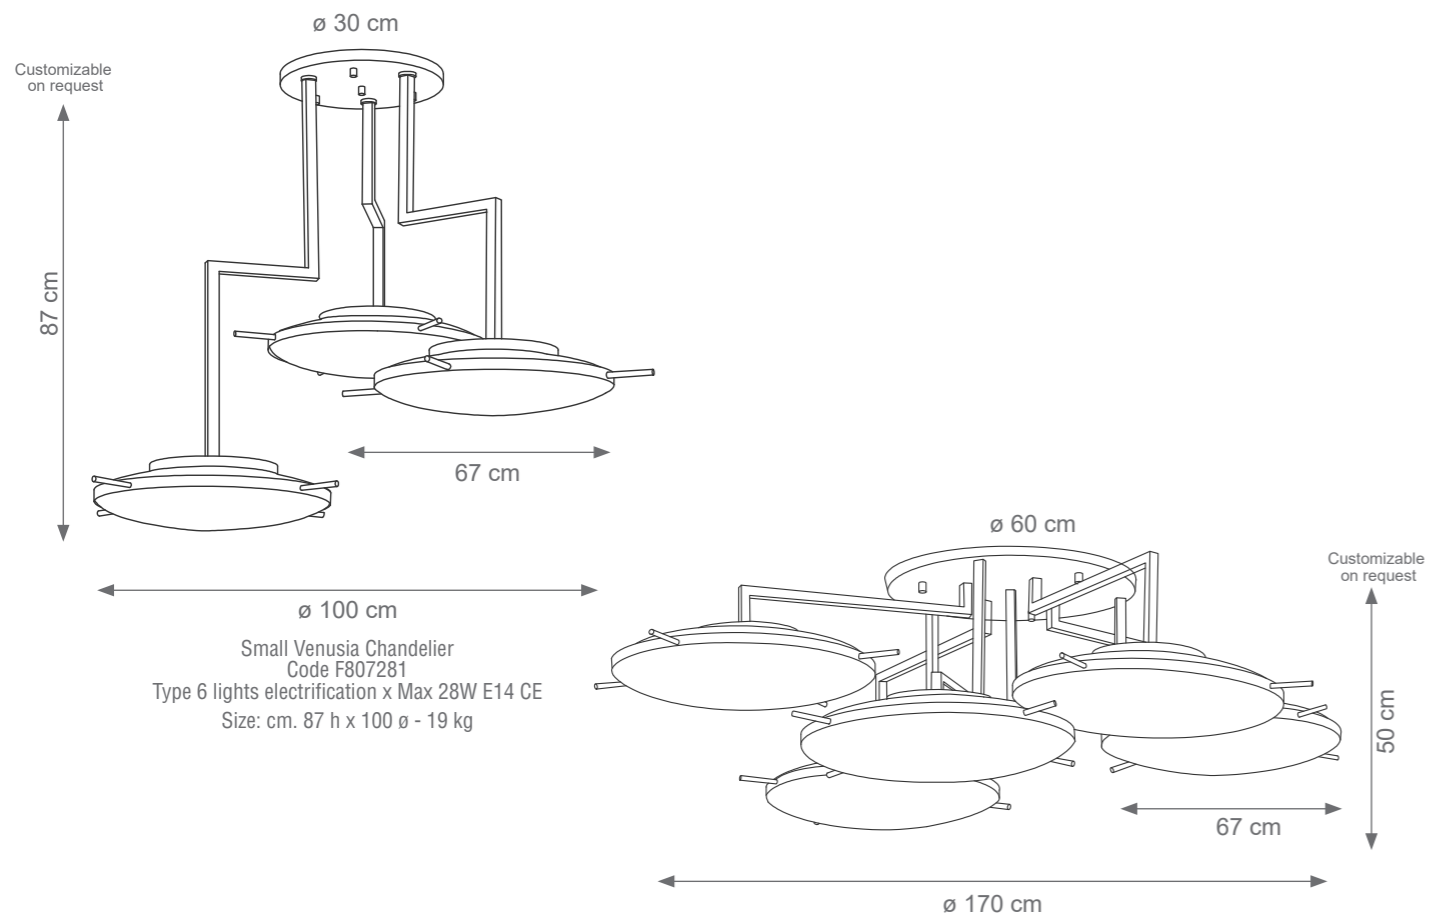

VENUSIA

TECHNICAL DRAWINGS

Collection Materials: Brass Structure, Murano Glass

Height customizable on request