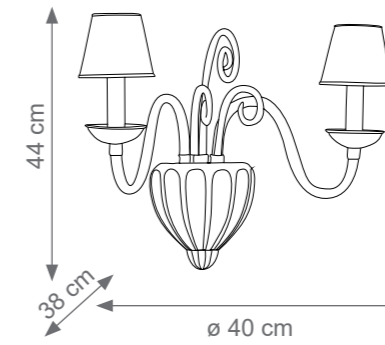

Amour Wall Ligh
Code: 8006854
Type 2 lights electrification x Max 28W E14 CE
Size: cm. 44 h x 60 l x 38 w - 3,5 kg