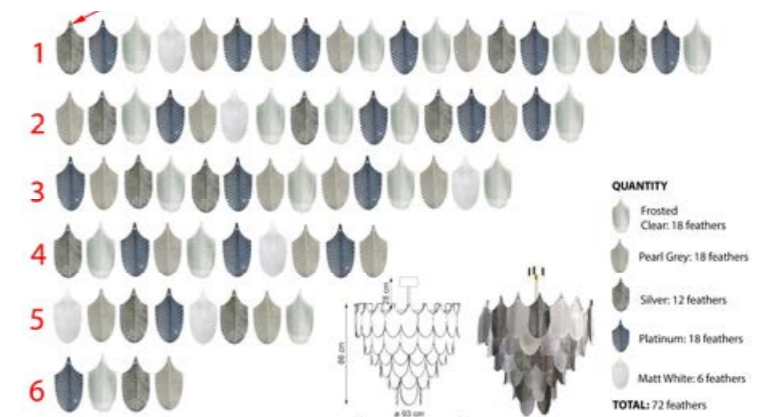

MURANO GLASS

EXAMPLE COLORS PEACOCK CHANDELIER

F807277.347

F807277.348

F807277.349

F807277.520

PEACOCK

TECHNICAL DRAWINGS