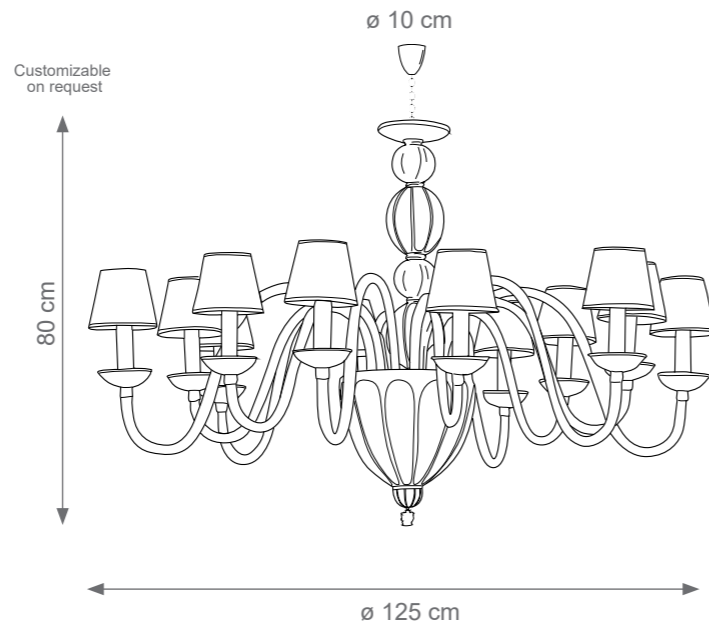

Height customizable on request

Amour Chandelier
Code: 8006740
Type 6 lights electrification x Max 28W E14 CE
Size: cm. 75 h x 80 ø - 7 kg

Amour Chandelier
Code: 8004804
Type 12 lights electrification x Max 28W E14 CE
Size: cm. 80 h x 125 ø - 10 kg