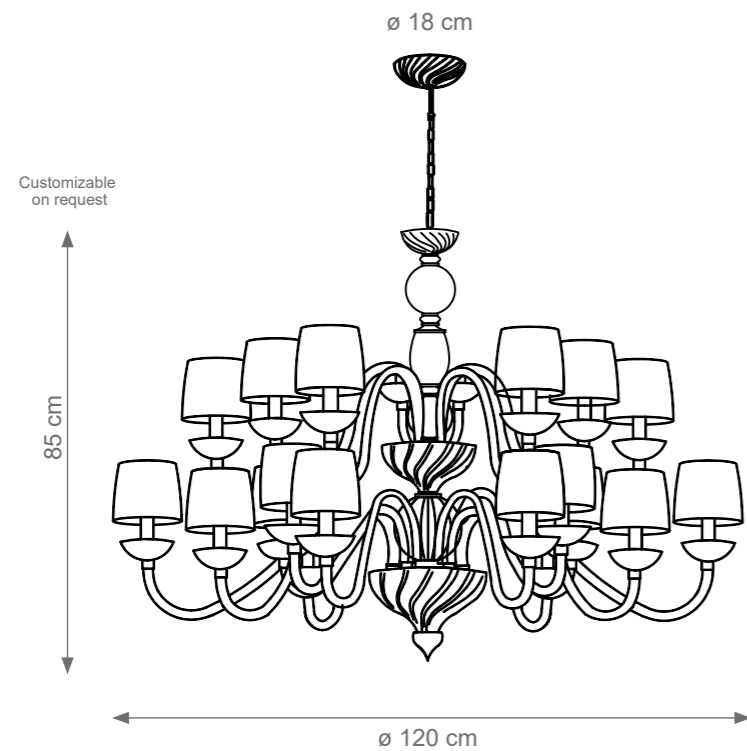

Ava Chandelier
Code: 8007473
Type 18 lights electrification x Max 28W E14 CE
Size: cm. 85 h x 120 ø - 23 kg