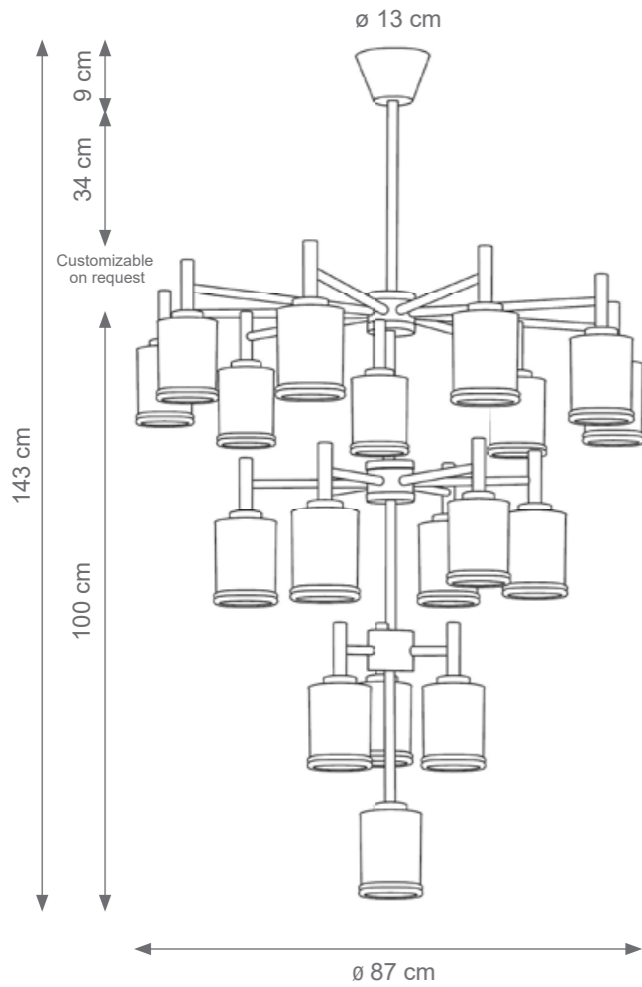

Gilda Chandelier
Code: F807502
Type 19 lights electrification x Max 28W E14 CE
Size: cm. 100 h x 87 ø - 20 kg