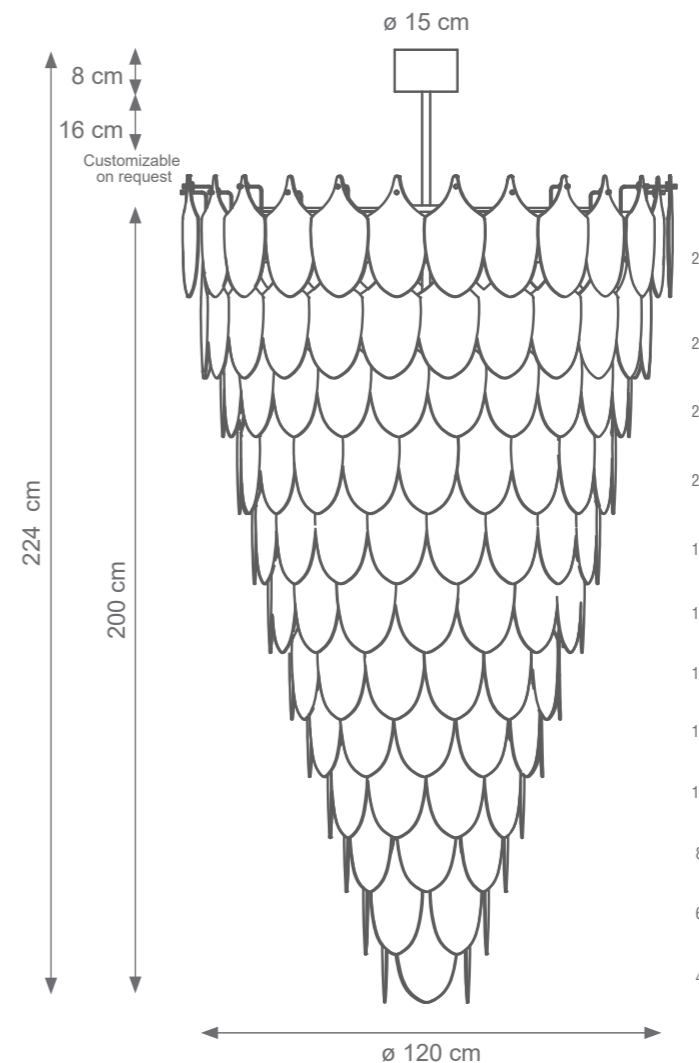

Small Peacock Chandelier (3 levels, 50 feathers)
Code: F807914
Type 9 lights electrification x Max 28W E14 CE
Size: cm. 60 h x 90 ø - 40 kg

King Peacock Chandelier (12 levels, 180 feathers)
Code F807558
Type 24 lights electrification x Max 28W E14 CE
Size: cm. 200 h x 120 ø - 150 kg