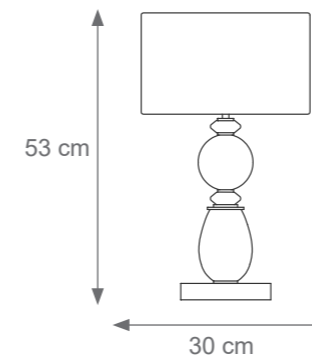

Diva Table Lamp Ava
Code: 4807860
Type 1 lights electrification x Max 53W E27 CE
Size: cm. 53 h x 30 ø - 2,5 kg