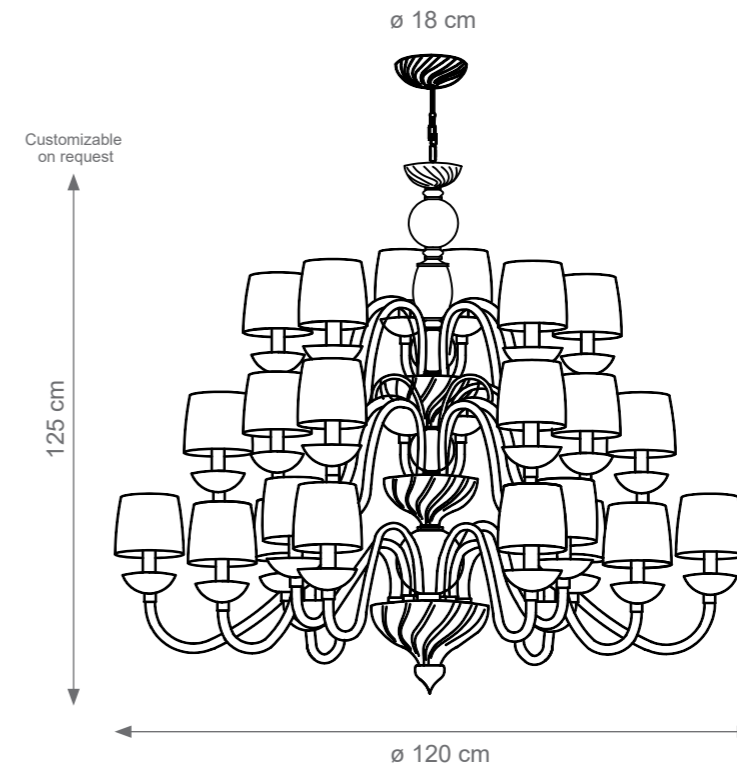

Ava Chandelier
Code: 8007938
Type 27 lights electrification x Max 28W E14 CE
Size: cm. 120 h x 125 ø - 29 kg