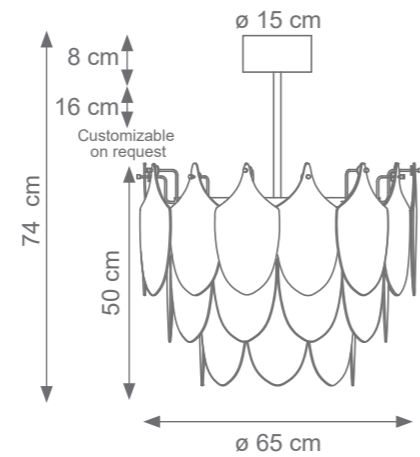

Peacock Chandelier (3 levels, 32 feathers)
Code: F807821
Type 9 lights electrification x Max 28W E14 CE
Size: cm. 50 h x 65 ø - 19 kg