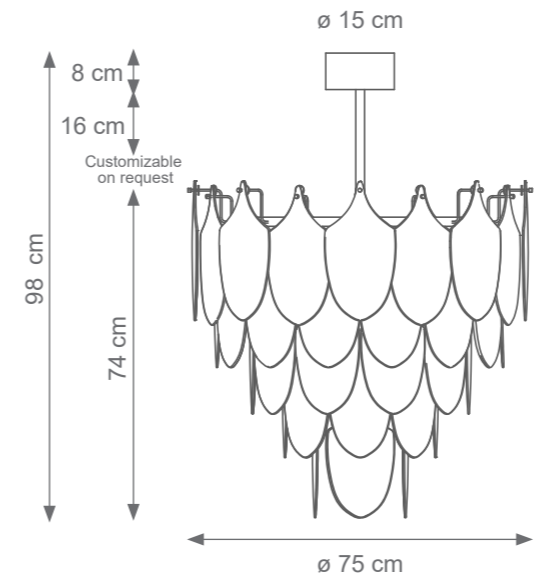

Small Peacock Chandelier (5 levels, 52 feathers)
Code: F807819
Type 9 lights electrification x Max 28W E14 CE
Size: cm. 74 h x 75 ø - 40 kg