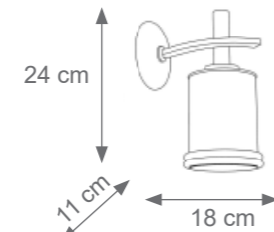

Gilda Applique
Code: I807673
Type 1 lights electrification x Max 28W E14 CE
Size: cm. 24 h x 18 l x 11 w - 1 kg