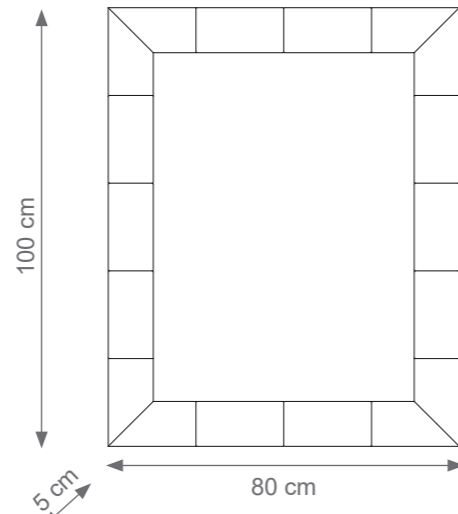

Portofino Mirror
Code 7004329
Size: cm. 100 h x 80 l x 5 w