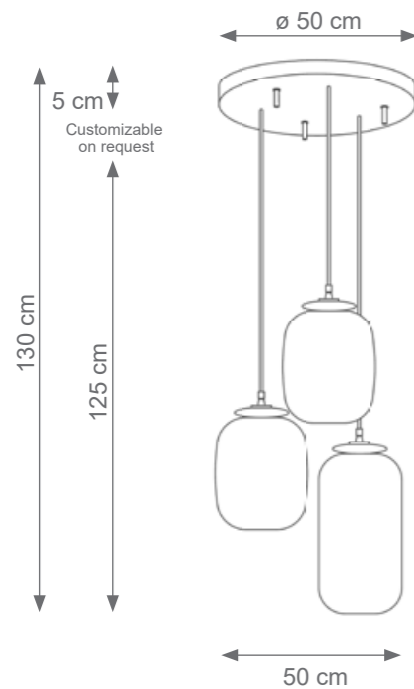

CHELSEA

TECHNICAL DRAWINGS

Collection Materials: Murano Glass, Brass Structure

Height customizable on request