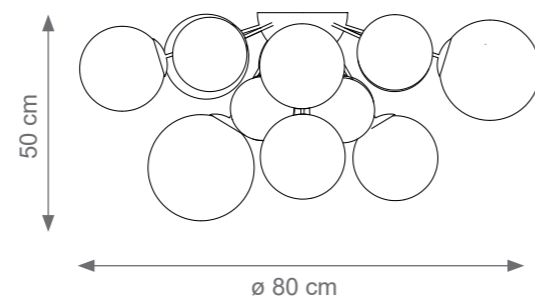

Lady V Chandelier
Code: F807851
Type 16 lights electrification x Max 28W E14 CE
Size: cm. 50 h x 80 ø - 15 Kg