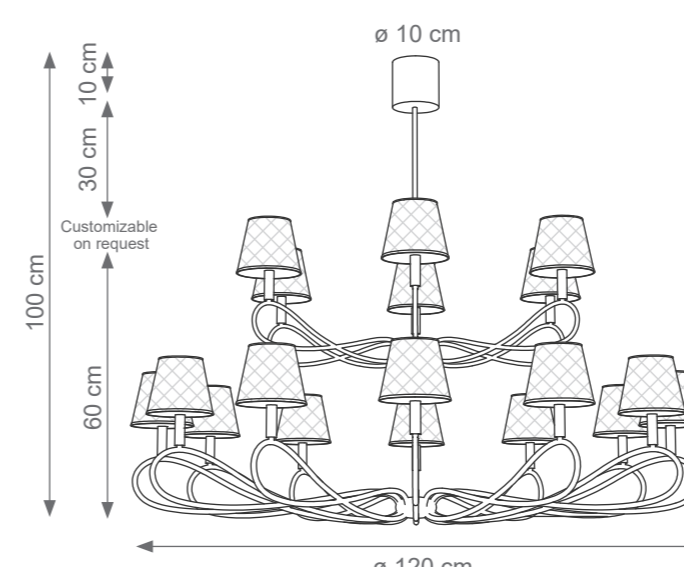

Infinity Chandelier
Code: L807298
Type 18 lights electrification x Max 28W E14 CE
Size: cm. 60 h x 120 ø - 13 kg