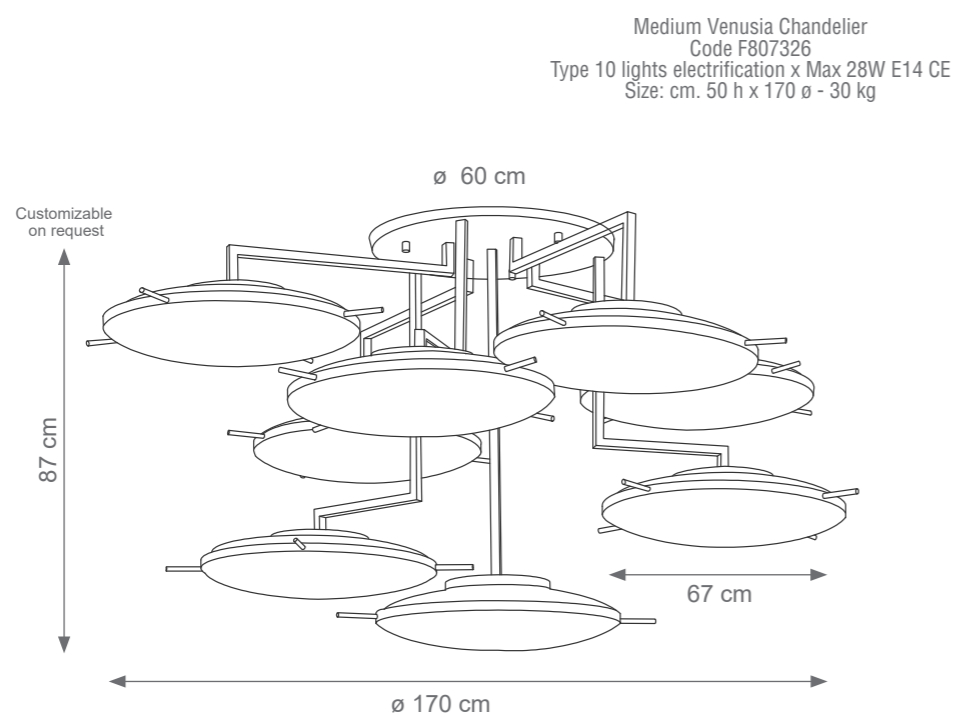

VENUSIA

TECHNICAL DRAWINGS

Collection Materials: Brass Structure, Murano Glass

Height customizable on request