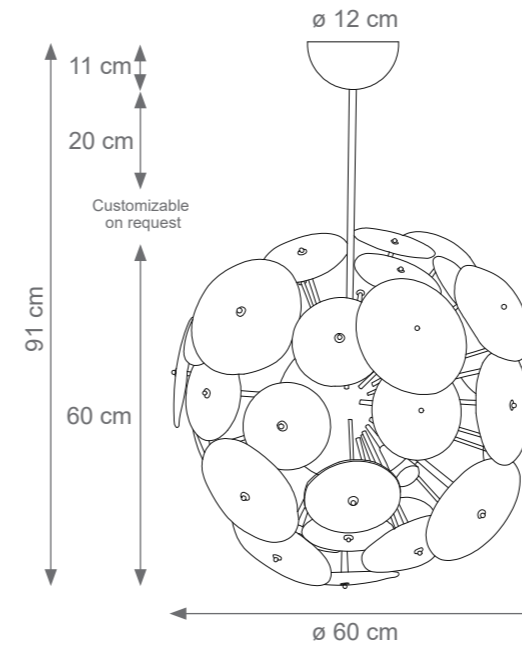

Small Dandelion Chandelier
Code: F807503
Type 8 lights electrification x Max 28W E14 CE
Size: cm. 60 h x 60 ø - 16 kg