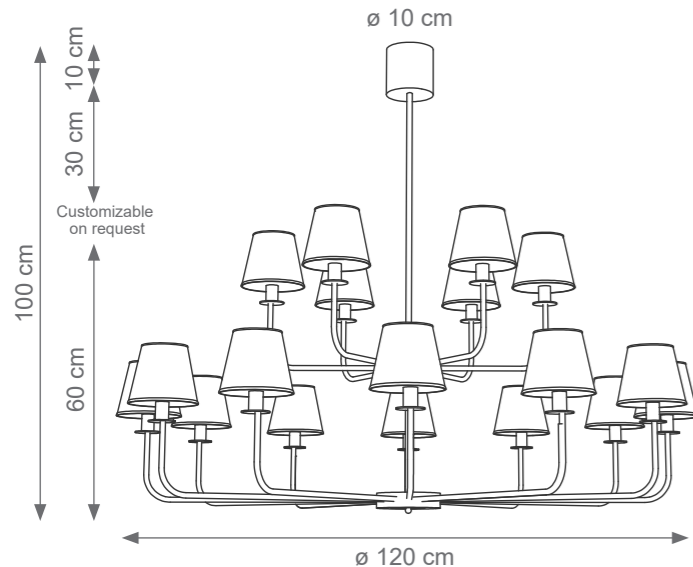

Reve Chandelier
Code: L807303
Type 18 lights electrification x Max 28W E14 CE
Size: cm. 60 h x 120 ø - 13 kg