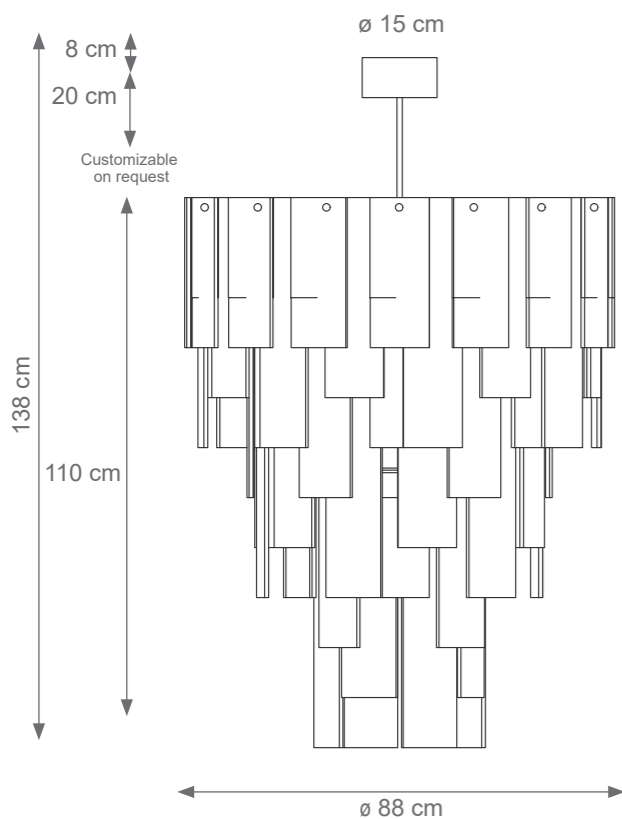

The Wall Medium Height Chandelier
Code F807479
Type 12 lights electrification x Max 28W E14 CE
Size: cm. 110 h x 88 ø - 76 kg