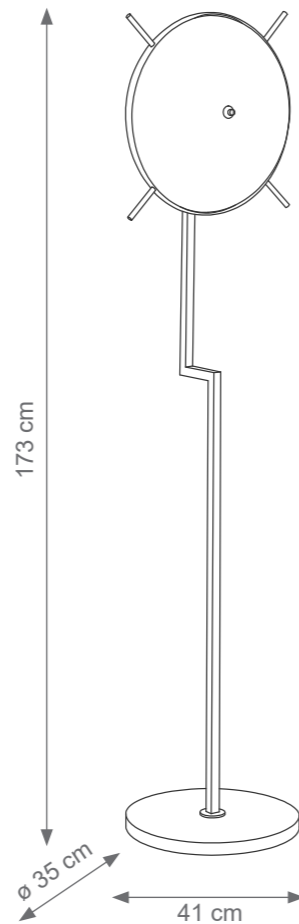

Venusia Floor Lamp
Code: F807284
Type 2 lights electrification x Max 28W E14 CE
Size: cm. 173 h x 41 l x 35 w - 17 kg

DANDELION TECHNICAL DRAWINGS

Collection Materials: Brass Structure, Porcelain, Murano Glass

Height customizable on request