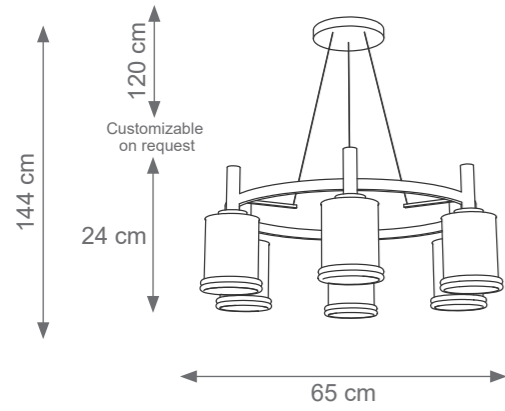

GILDA

TECHNICAL DRAWINGS

Collection Materials: Brass Structure and Porcelain

Height customizable on request

Gilda Small Chandelier
Code: I807674
Type 6 lights electrification x Max 28W E14 CE
Size: cm. 24 h x 65 ø - 6 kg