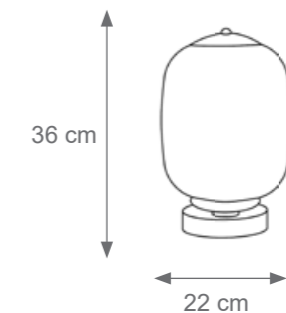

MIAMI

TECHNICAL DRAWINGS

Collection Materials: Brass Structure, Porcelain

Height customizable on request

Miami Round Chandelier
Code: F807265
Type 6 lights electrification x Max 28W E14 CE
Size: cm. 130 h x 55 ø - 6 kg