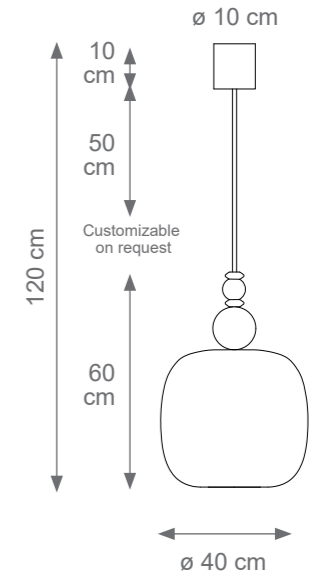

Jane Large Pendant Light
Code: F807352
Type 1 lights electrification x Max 28W E14 CE
Size: cm. 60 h x 40 ø - 6 kg