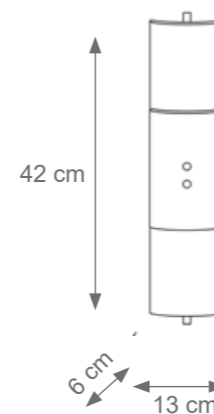

The Wall Wall Light
Code F807556
Type 2 lights electrification x Max 28W E14 CE
Size: cm. 42 h x 13 l x 6 w - 2.5 kg