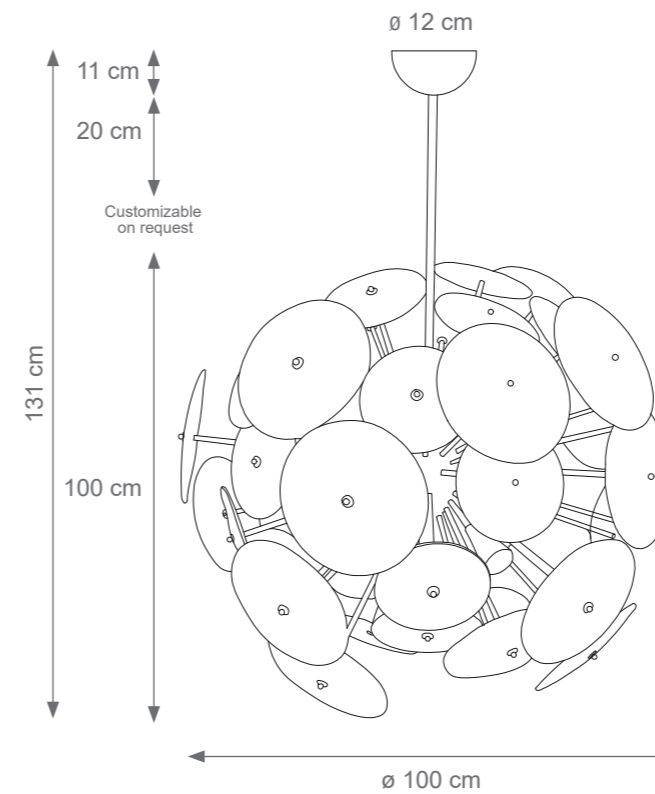

Large Dandelion Chandelier
Code: F807346
Type 16 lights electrification x Max 28W E14 CE
Size: cm. 100 h x 100 ø - 48 kg