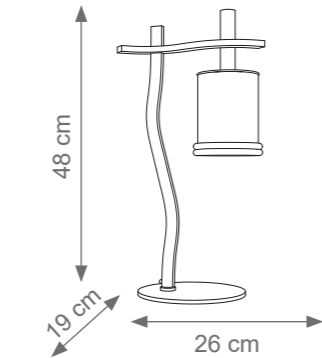

Gilda Table Lamp
Code: I807671
Type 1 lights electrification x Max 28W E14 CE
Size: cm. 48 h x 26 l x 19 w - 1,5 kg