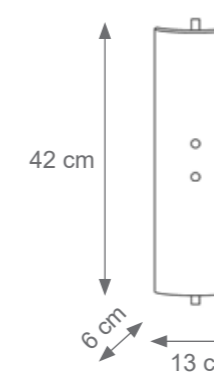

THE WALL TECHNICAL DRAWINGS

Collection Materials: Brass Structure, Porcelain, Murano Glass

Height customizable on request

The Wall Wall Light
Code F807278
Type 2 lights electrification x Max 28W E14 CE
Size: cm. 53 h x 28 l x 18 w - 7 kg

The Wall Medium Short Chandelier
Code: F807480
Type 9 lights electrification x Max 28W E14 CE
Size: cm. 70 h x 88 ø - 62 kg

The Wall Wall Light
Code F807556
Type 2 lights electrification x Max 28W E14 CE
Size: cm. 42 h x 13 l x 6 w - 2.5 kg