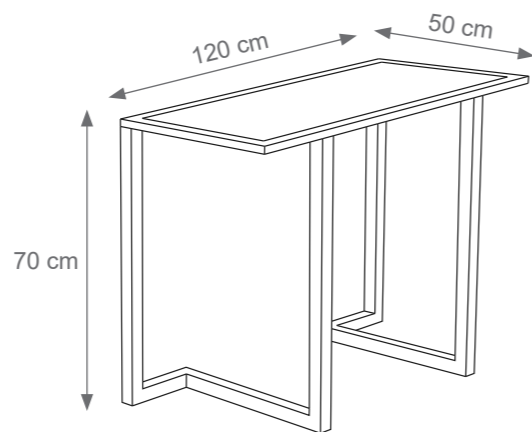

Small Deco Console
Code: A806003
Size: cm. 70 h x 120 l x 50 w

BOOKCASE

Collection Materials: Brass Structure, Lacquered Wood Top