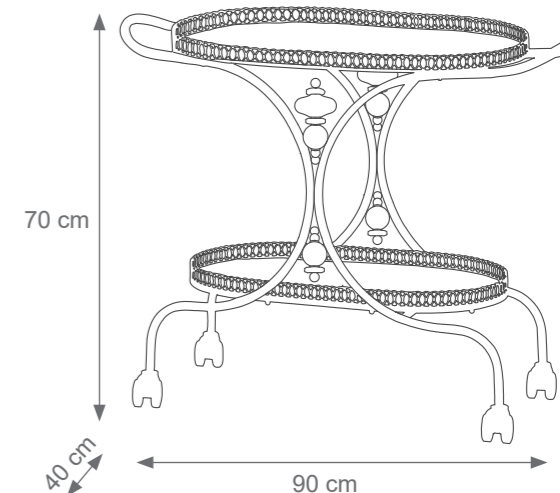

Dynasty Bookcase
Code: F807389
Size: cm. 250 h x 135 l x 35 w

TROLLEY TECHNICAL DRAWINGS

Collection Materials: Brass Structure, Glass Top

New York Trolley
Code: 4806876
cm. 70 h x 90 l x 40 w

Diva Trolley
Code: 4807741
cm. 70 h x 90 l x 44 w