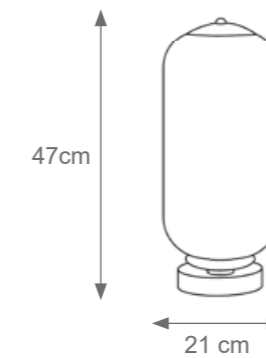

MIAMI

TECHNICAL DRAWINGS

Collection Materials: Brass Structure, Porcelain

Height customizable on request

Miami Round Chandelier
Code: F807265
Type 6 lights electrification x Max 28W E14 CE
Size: cm. 130 h x 55 ø - 6 kg