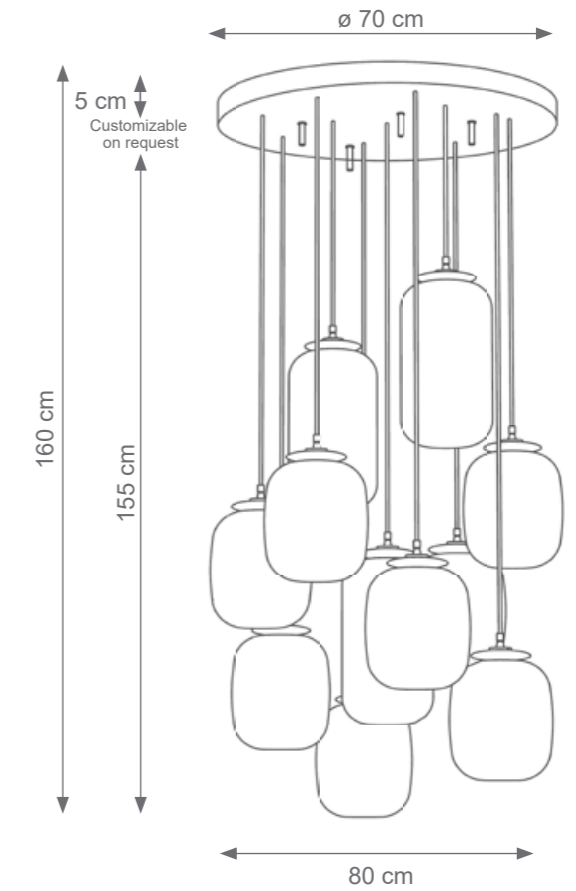

BROADWAY TECHNICAL DRAWINGS

Collection Materials: Murano Glass, Brass Structure

Height customizable on request