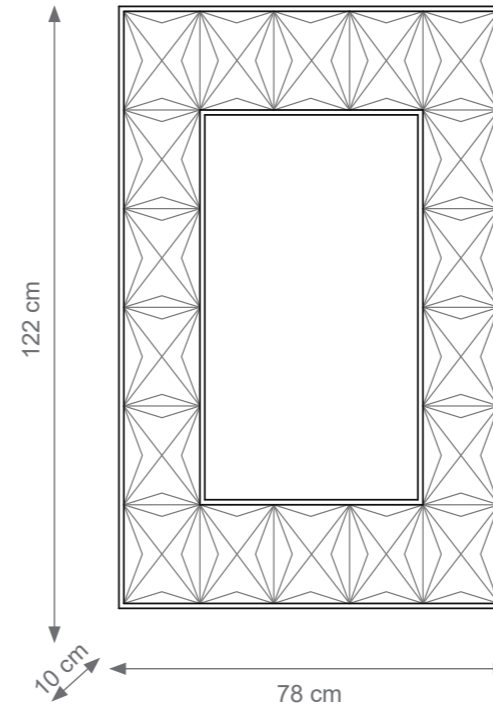

Diamant Mirror
Code F807999
Size: cm. 122 h x 78 l x 10 w