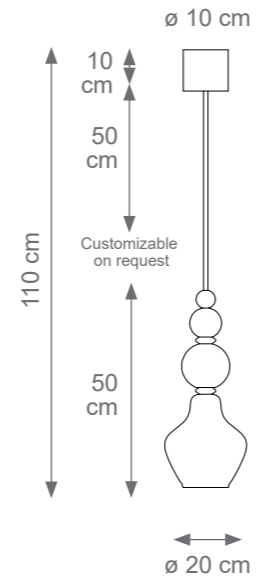

Grace Pendant Light
Code: F807341
Type 1 lights electrification x Max 28W E14 CE
Size: cm. 50 h x 20 ø - 3 kg