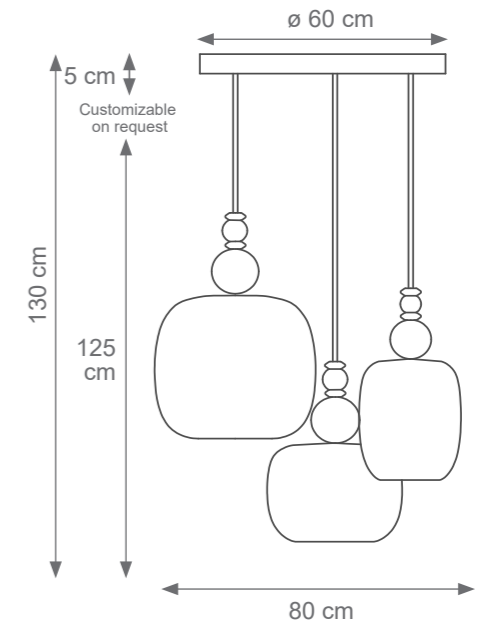

Icons 80's Chandelier
Code: F807919
Type 3 lights electrification x Max 28W E14 CE
Size: cm. 130 h x 80 l - 18 kg