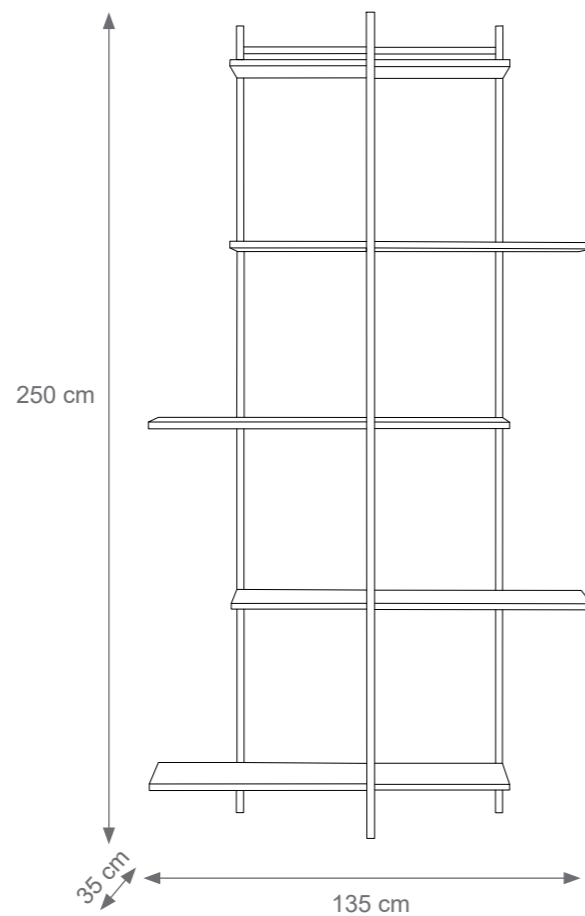

Dynasty Bookcase
Code: F807389
Size: cm. 250 h x 135 l x 35 w