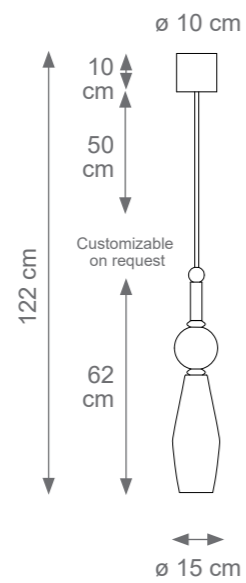

Lola Pendant Light
Code: F707340
Type 1 lights electrification x Max 28W E14 CE
Size: cm. 62 h x 15 ø - 3 kg