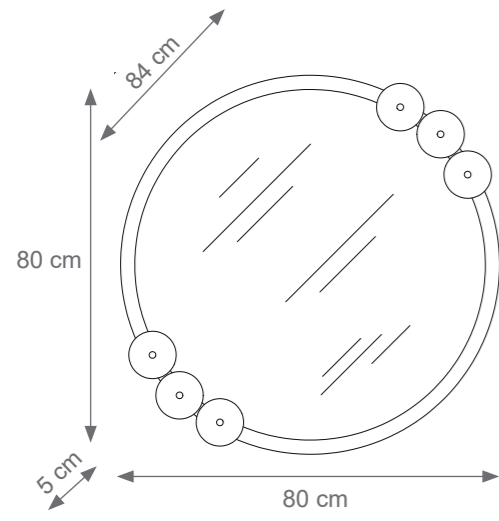

MIRROR TECHNICAL DRAWINGS

Collection Materials: Brass Structure. Porcelain, Inox

Round Dandelion Mirror
Code 4007456
Size: cm. 59 h x 59 l x 5 w

Venusia Mirror
Code F807388
Size: cm. 55 h x 55 l x 5 w

Large Round Dandelion Mirror
Code 4007457
Size: cm. 80 h x 80 l x 5 w