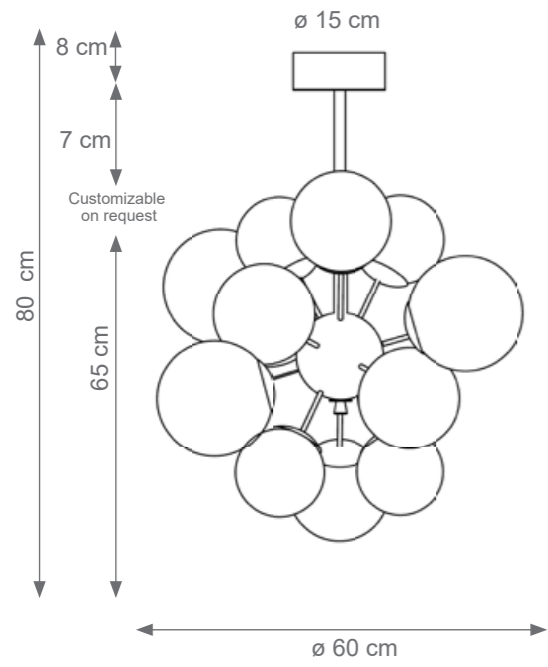

LADY V

TECHNICAL DRAWINGS

Collection Materials: Brass Structure, Porcelain, Murano Glass

Height customizable on request

Small Lady V Chandelier
Code: F807840
Type 12 lights electrification x Max 28W E14 CE
Size: cm. 80 h x 60 ø - 16 Kg