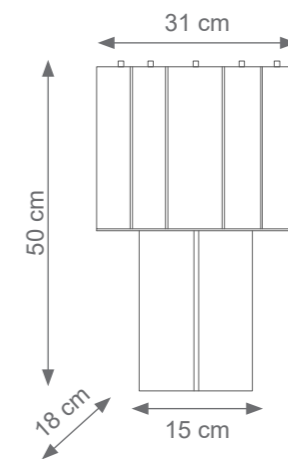

Drum Wall Light
Code: F807332
Type 2 lights electrification x Max 28W E14 CE
Size: cm. 50 h x 31 l x 18 w - 4,5 kg