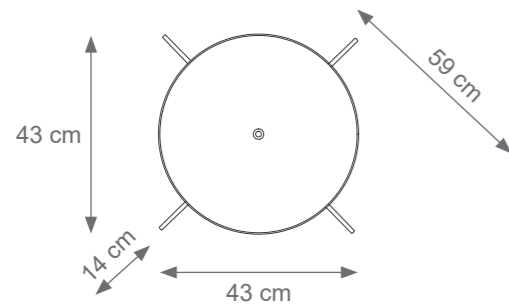

VENUSIA

TECHNICAL DRAWINGS

Collection Materials: Brass Structure, Murano Glass

Height customizable on request

VENUSIA TECHNICAL DRAWINGS

Collection Materials: Brass Structure, Murano Glass

Small Venusia Wall / Ceiling Light
Code: F807565
Type 1 lights electrification x Max 28W E14 CE
Size: cm. 32 h x 32 l x 12 w - 2 kg