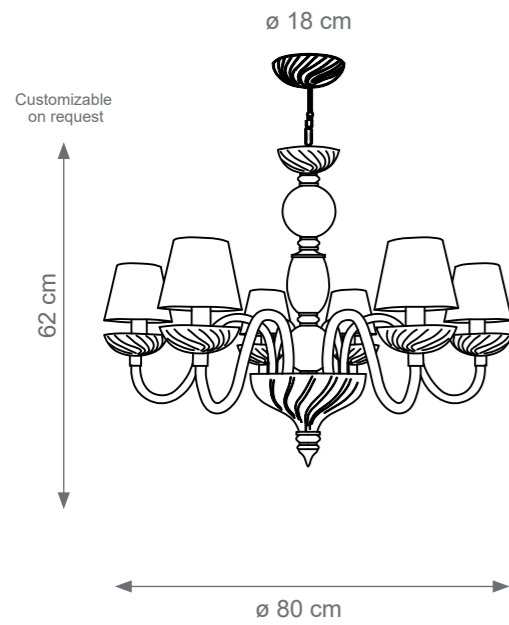

AVA COLLECTION

TECHNICAL DRAWINGS

Collection Materials: Brass Structure, Porcelain and Crystal

Height customizable on request

Ava Chandelier
Code: 8007855
Type 6 lights electrification x Max 28W E14 CE
Size: cm. 62 h x 80 ø - 9 kg