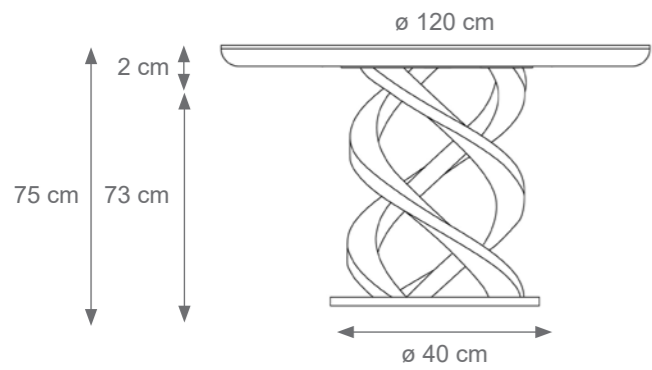

Cerberus Dining Table
Code: M807525
Size: cm. 75 h x 120 ø
Only Base Code: M807464