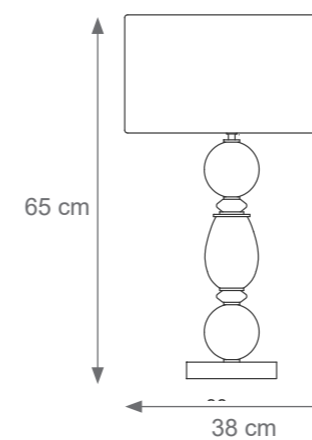

Diva Table Lamp Ava
Code: 4807678
Type 1 lights electrification x Max 53W E27 CE
Size: cm. 65 h x 38 ø - 3 kg