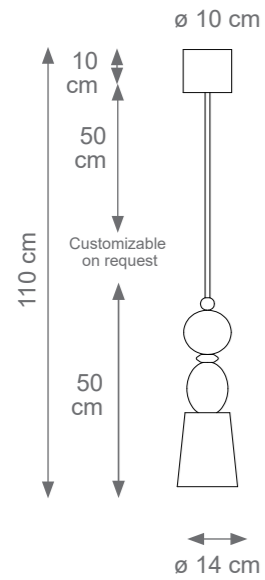

DIVAS

TECHNICAL DRAWINGS

Collection Materials: Porcelain, Murano Glass, Brass Structure

Height customizable on request

Ava Pendant Light
Code: F807343
Type 1 lights electrification x Max 28W E14 CE
Size: cm. 50 h x 14 ø - 3 kg