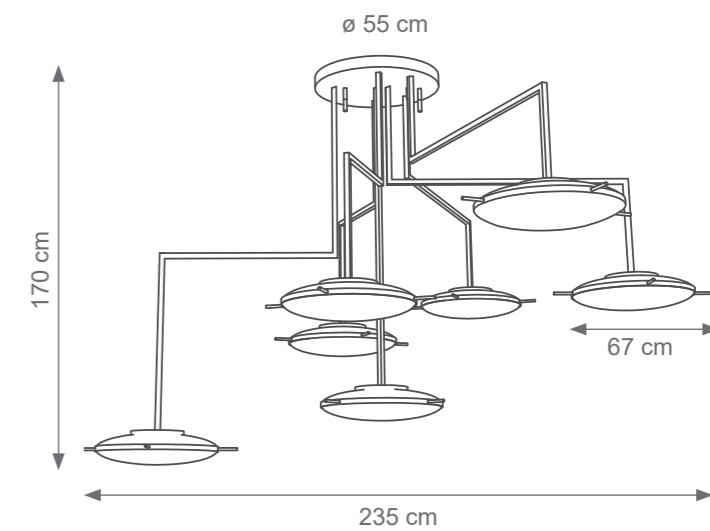

VENUSIA

TECHNICAL DRAWINGS

Collection Materials: Brass Structure, Murano Glass

Height customizable on request