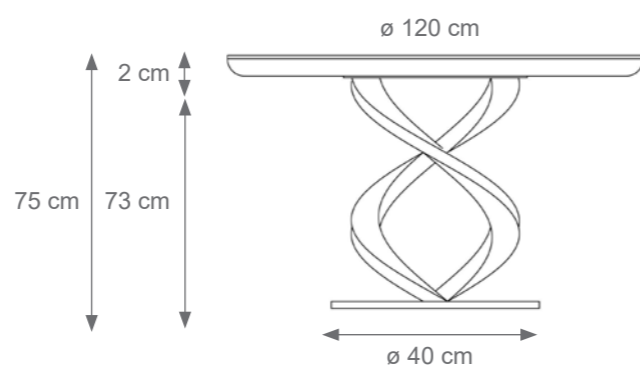

Woman Dining Table
Code: M807469
Size: cm. 75 h x 120 ø
Only Base Code: M807462

TOP SHAPES AND SIZES

Top Available in: Marble Tempered Glass Lacquered Wood