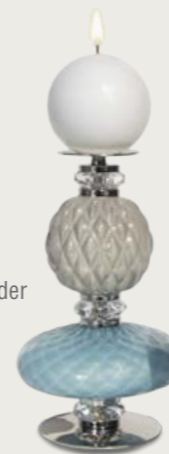

4807412.580
Greta Candle Holder
cm. 38 h x 16 ø

4807602.210
Gigi Small Candle Holder
cm. 16 h x 12 ø

4807520.543
Gigi Medium Candle Holder
cm. 30 h x 12 ø

4807826.543
Gigi Candle Holder
cm. 42 h x 12 ø

4707599.279
Audrey Small Candle Holder
cm. 15 h x 16 ø