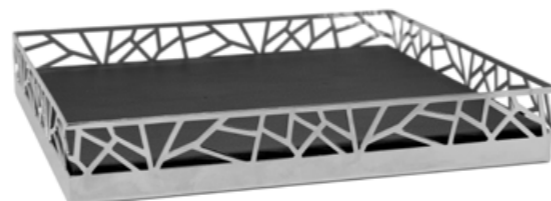

BLACK

G707323.277