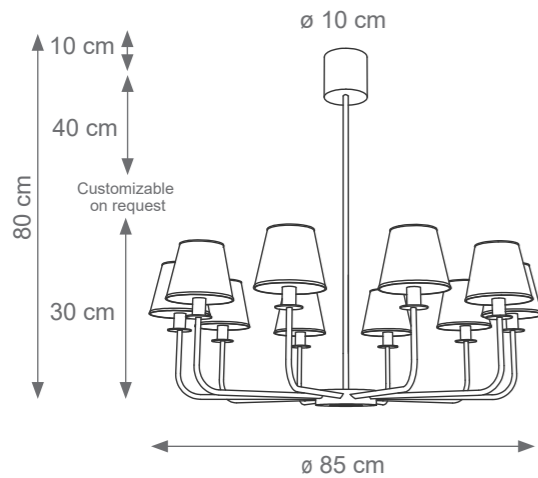

Reve Chandelier
Code: L807915
Type 10 lights electrification x Max 28W E14 CE
Size: cm. 30 h x 85 ø - 4 kg