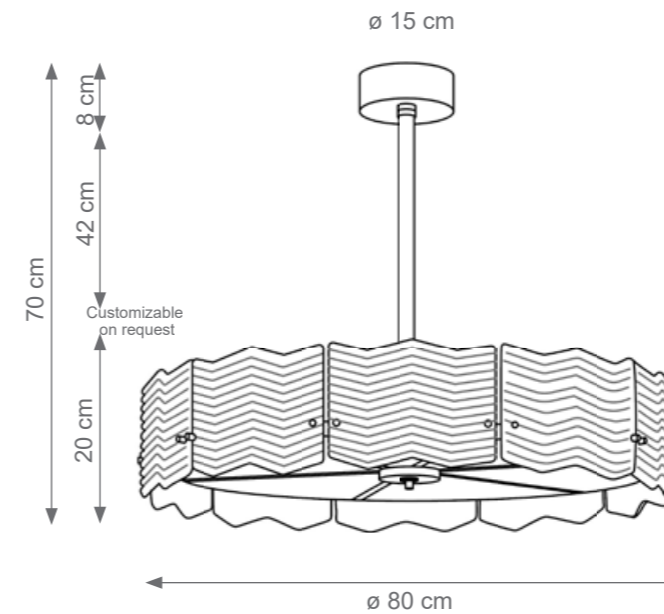

Kate Chandelier
Code: F807904
Type 6 lights electrification x Max 28W E14 CE
Size: cm. 20 h x 80 ø - 16 kg