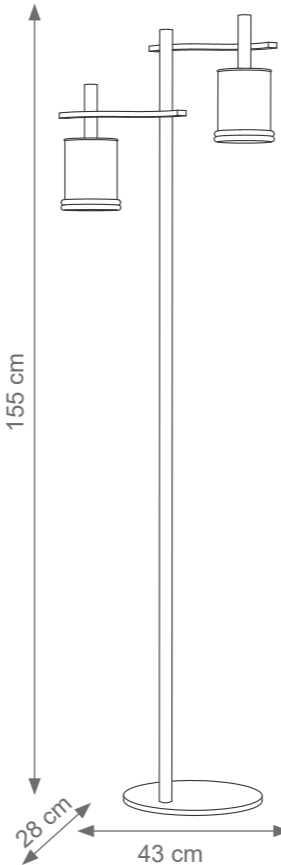

Gilda Floor Lamp
Code: I807672
Type 2 lights electrification x Max 28W E14 CE
Size: cm. 155 h x 43 l x 28 w - 4 kg