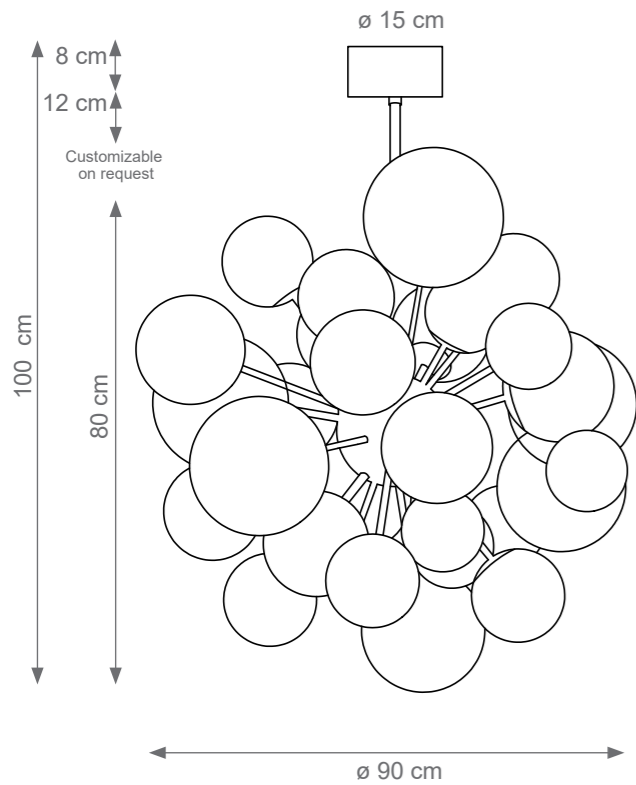

Lady V Chandelier
Code: F807905
Type 32 lights electrification x Max 28W E14 CE
Size: cm. 80 h x 90 ø - 26 Kg