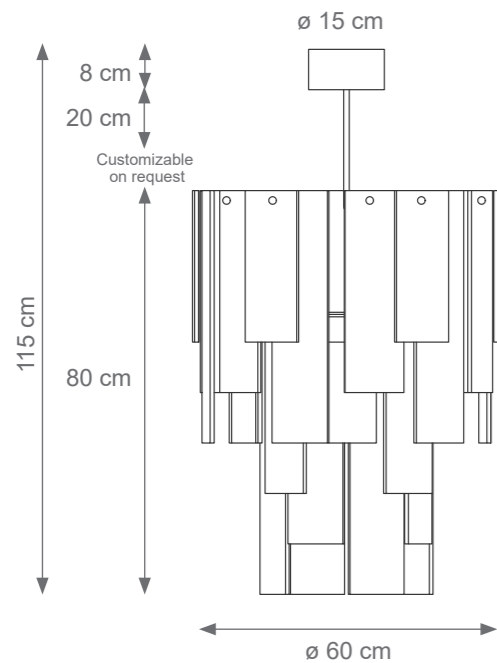

THE WALL TECHNICAL DRAWINGS

Collection Materials: Brass Structure, Porcelain, Murano Glass

Height customizable on request

The Wall Small Chandelier
Code F807274
Type 6 lights electrification x Max 28W E14 CE
Size: cm. 80 h x 60 ø - 48 kg