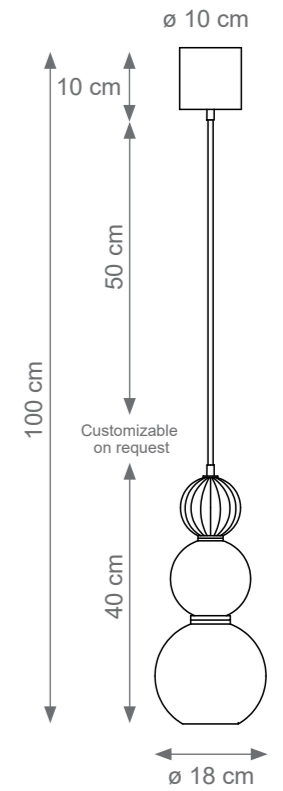

Lady V Pendant Light
Code: F807936
Type 1 lights electrification x Max 28W E14 CE
Size: cm. 40 h x 18 ø - 3 Kg