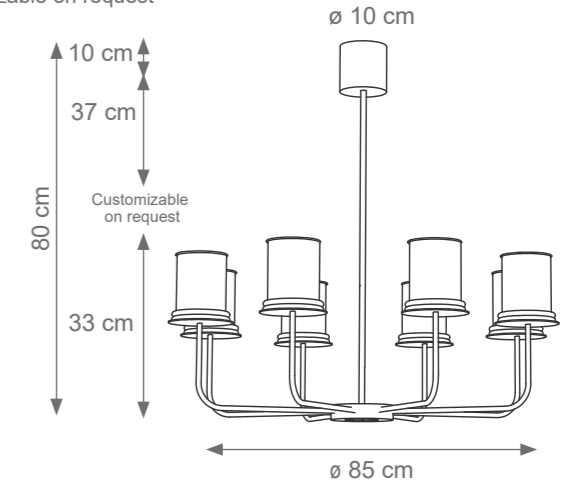

LONDON

TECHNICAL DRAWINGS

Collection Materials: Brass Structure, Porcelain

Height customizable on request

London Chandelier
Code: L807295
Type 6 lights electrification x Max 28W E14 CE
Size: cm. 33 h x 70 ø - 4 kg