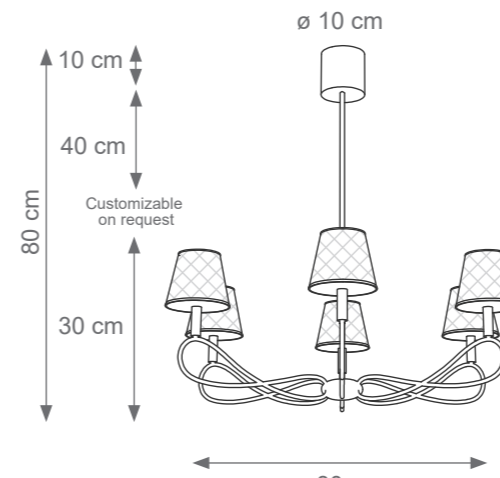

INFINITY

TECHNICAL DRAWINGS

Collection Materials: Brass Structure, Porcelain
Height customizable on request

Infinity Chandelier
Code: L807300
Type 6 lights electrification x Max 28W E14 CE
Size: cm. 30 h x 80 ø - 4 kg