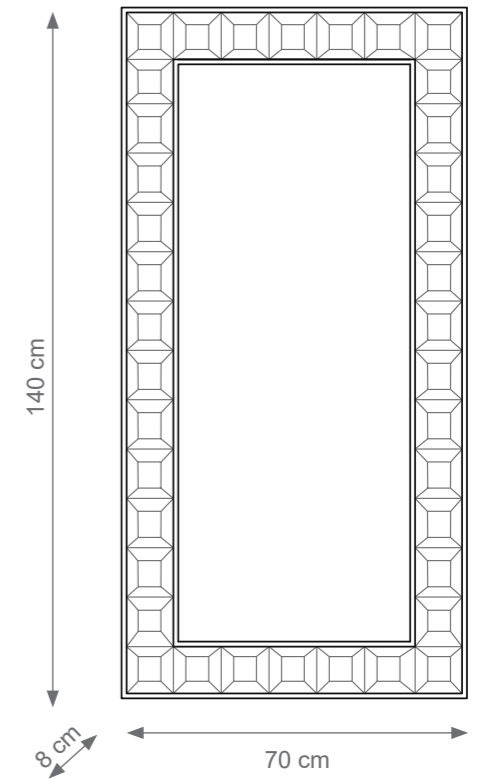

MIRROR TECHNICAL DRAWINGS

Collection Materials: Brass Structure. Porcelain, Inox

Round Dandelion Mirror
Code 4007456
Size: cm. 59 h x 59 l x 5 w

Venusia Mirror
Code F807388
Size: cm. 55 h x 55 l x 5 w

Large Round Dandelion Mirror
Code 4007457
Size: cm. 80 h x 80 l x 5 w

Portofino Mirror
Code 7004329
Size: cm. 100 h x 80 l x 5 w

Oval Dandelion Mirror
Code 4007532
Size: cm. 115 h x 59 l x 5 w

Brad Mirror
Code 4002516
Size: cm. 120 h x 70 l x 2 w

Diamant Mirror
Code F807999
Size: cm. 122 h x 78 l x 10 w

Diamant Wall Ligth
Code F807941
Size: cm. 26 h x 21 l x 6 w

Adamant Mirror
Code F807935
Size: cm. 120 h x 70 l x 8 w

Adamant Mirror
Code F807934
Size: cm. 140 h x 70 l x 8 w

CONSOLE TECHNICAL DRAWINGS

Collection Materials: Brass Structure, Marble top