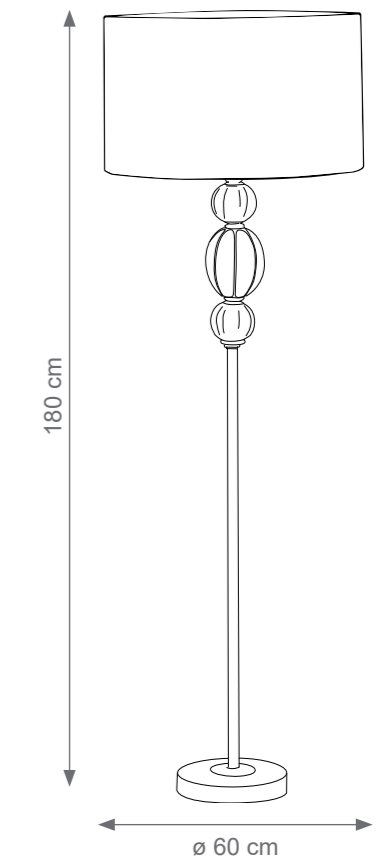

Amour Chandelier
Code: 8006739
Type 18 lights electrification x Max 28W E14 CE
Size: cm. 115 h x 125 ø - 15 kg

Amour Wall Ligh
Code: 8006766
Type 1 lights electrification x Max 28W E14 CE
Size: cm. 44 h x 40 l x 38 w - 3 kg

Amour Wall Ligh
Code: 8006854
Type 2 lights electrification x Max 28W E14 CE
Size: cm. 44 h x 60 l x 38 w - 3,5 kg

Amour Wall Ligh
Code: 8006855
Type 3 lights electrification x Max 28W E14 CE
Size: cm. 44 h x 60 l x 38 w - 3,5 kg

Amour Table Lamp
Code: 4006849
Type 1 lights electrification x Max 28W E27 CE
Size: cm. 70 h x 38 ø

Amour Small Table Lamp
Code: 4006850
Type 1 lights electrification x Max 28W E27 CE
Size: cm. 50 h x 30 ø