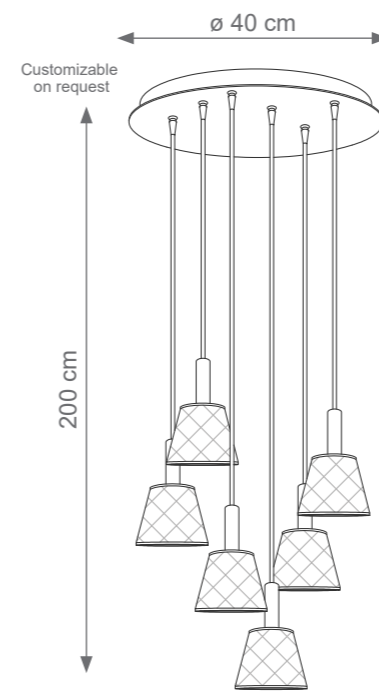

Black Tie Pendant Light
Code: 0007535
Type 61 electrification Led Light
Size: cm. max 200 h x 40 ø - 9 kg