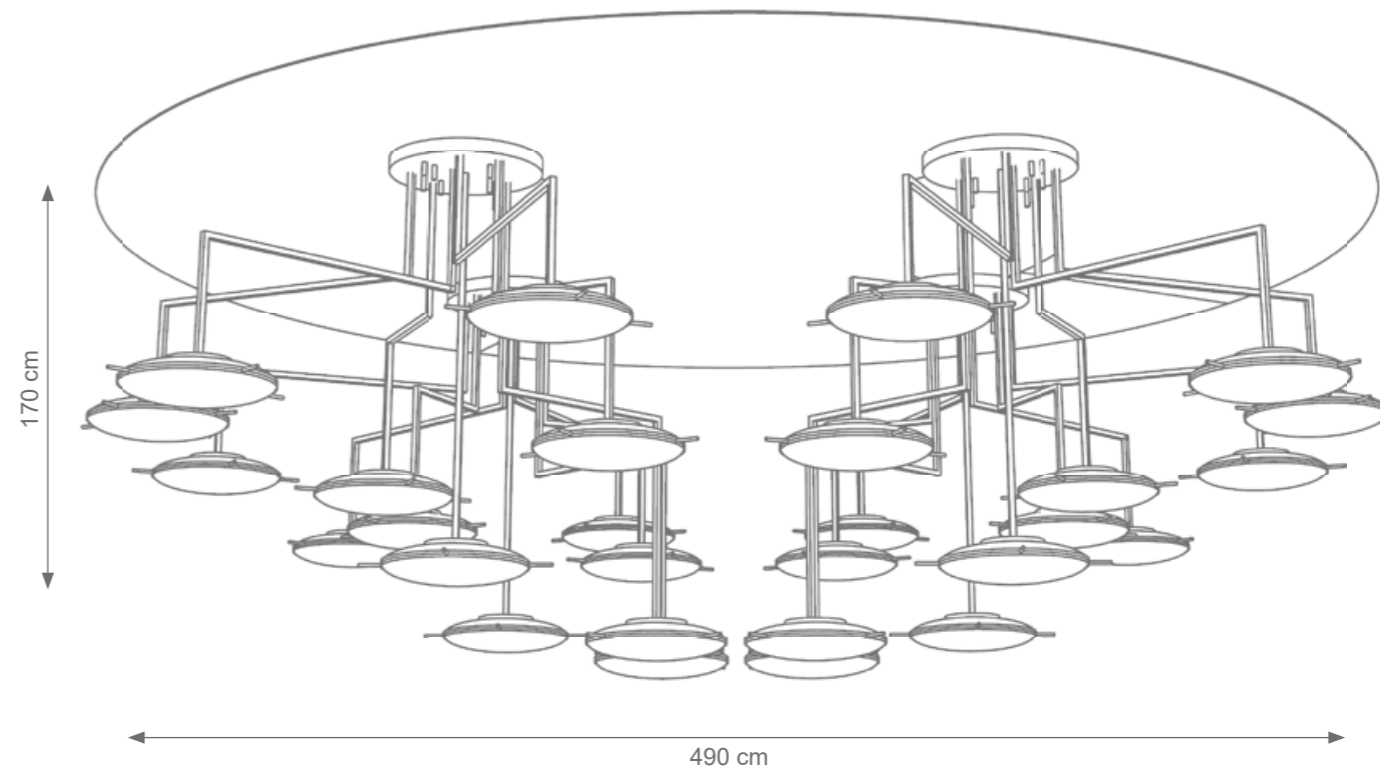

VENUSIA

TECHNICAL DRAWINGS

Collection Materials: Brass Structure, Murano Glass

Height customizable on request