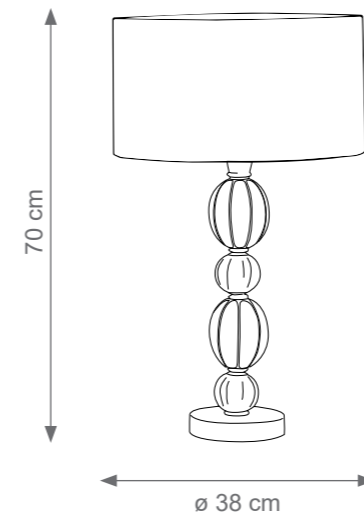

Height customizable on request

Amour Chandelier
Code: 8006740
Type 6 lights electrification x Max 28W E14 CE
Size: cm. 75 h x 80 ø - 7 kg

Amour Chandelier
Code: 8004804
Type 12 lights electrification x Max 28W E14 CE
Size: cm. 80 h x 125 ø - 10 kg

Amour Chandelier
Code: 8006739
Type 18 lights electrification x Max 28W E14 CE
Size: cm. 115 h x 125 ø - 15 kg

Amour Wall Ligh
Code: 8006766
Type 1 lights electrification x Max 28W E14 CE
Size: cm. 44 h x 40 l x 38 w - 3 kg

Amour Wall Ligh
Code: 8006854
Type 2 lights electrification x Max 28W E14 CE
Size: cm. 44 h x 60 l x 38 w - 3,5 kg

Amour Wall Ligh
Code: 8006855
Type 3 lights electrification x Max 28W E14 CE
Size: cm. 44 h x 60 l x 38 w - 3,5 kg