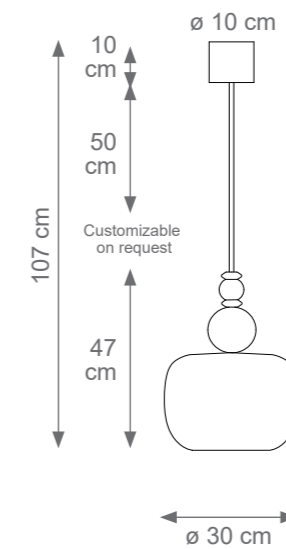

Farrah Medium Pendant Light
Code: F807353
Type 1 lights electrification x Max 28W E14 CE
Size: cm. 47 h x 30 ø - 5 kg