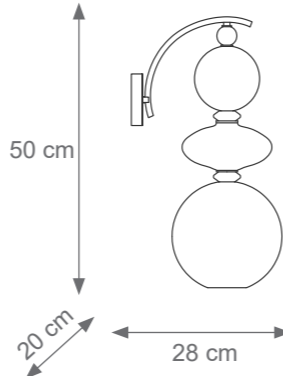

Diva Applique Greta
Code: F807959
Type 1 lights electrification x Max 28W E14 CE
Size: cm. 50 h x 28 l x 20 w - 3 kg

ICONS 80'S TECHNICAL DRAWINGS

Collection Materials: Porcelain, Murano Glass, Brass Structure

Height customizable on request