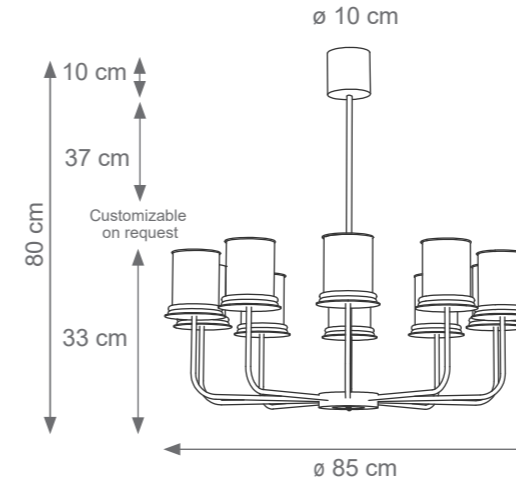

London Chandelier
Code: L807769
Type 10 lights electrification x Max 28W E14 CE
Size: cm. 33 h x 85 ø - 8 kg