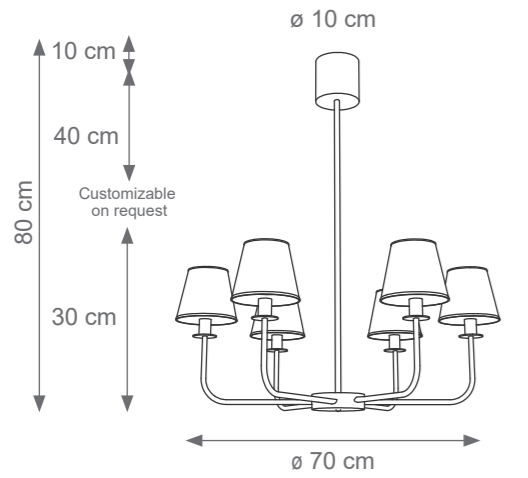

REVE

TECHNICAL DRAWINGS

Collection Materials: Brass Structure and Porcelain
Height customizable on request

Reve Chandelier
Code: L807305
Type 6 lights electrification x Max 28W E14 CE
Size: cm. 30 h x 70 ø - 4 kg