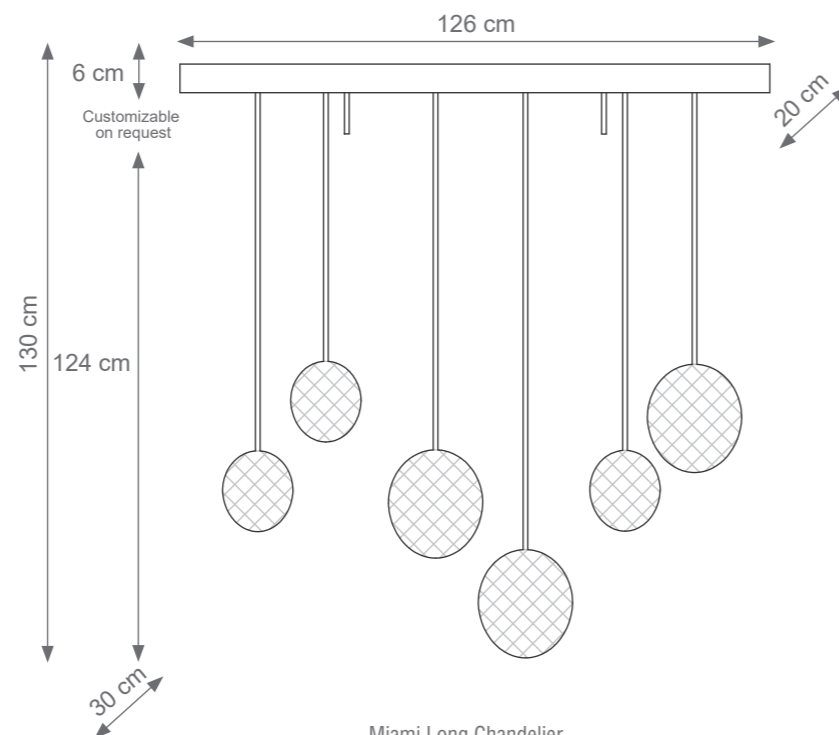

MIAMI

TECHNICAL DRAWINGS

Collection Materials: Brass Structure, Porcelain

Height customizable on request

Miami Round Chandelier
Code: F807265
Type 6 lights electrification x Max 28W E14 CE
Size: cm. 130 h x 55 ø - 6 kg