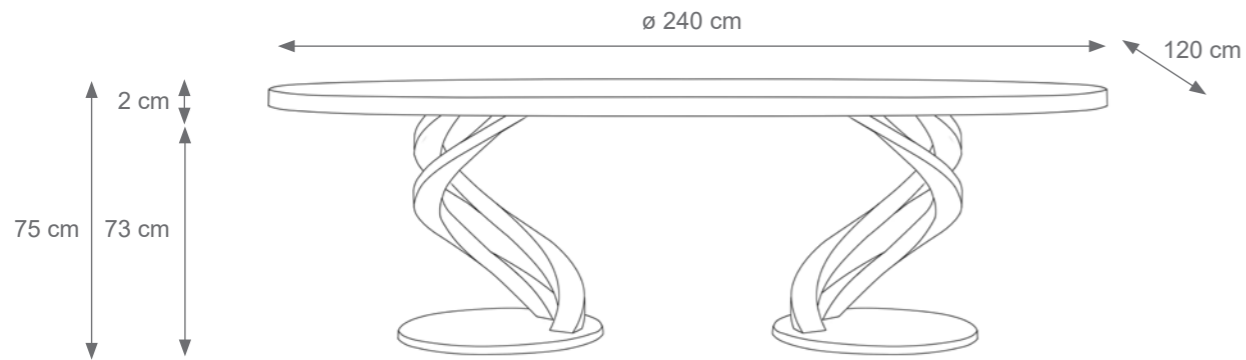

ECLYPSE

TECHNICAL DRAWINGS

Collection Materials: Inox Steel 304 Structure

Eclipse Oval Dining Table
Code: M804872
Size: cm. 75 h x 240 l x 120 w
Only Base Code: M807460