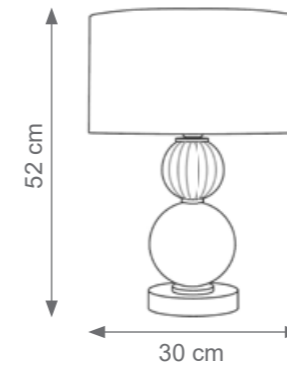

Lady V Small Table Lamp
Code: F808029
Type 1 lights electrification x Max 53W E27 CE
Size: cm. 52 h x 30 ø