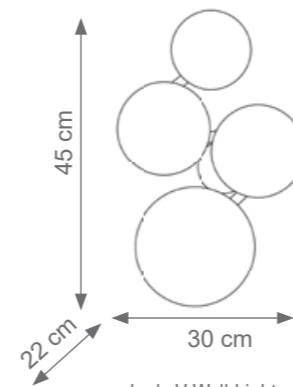

Lady V Wall Light
Code: F807906
Type 4 lights electrification x Max 28W E14 CE
Size: cm. 45 h x 30 l x 22 w - 3 Kg