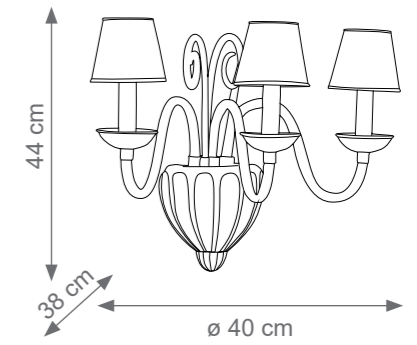

Amour Wall Ligh
Code: 8006855
Type 3 lights electrification x Max 28W E14 CE
Size: cm. 44 h x 60 l x 38 w - 3,5 kg