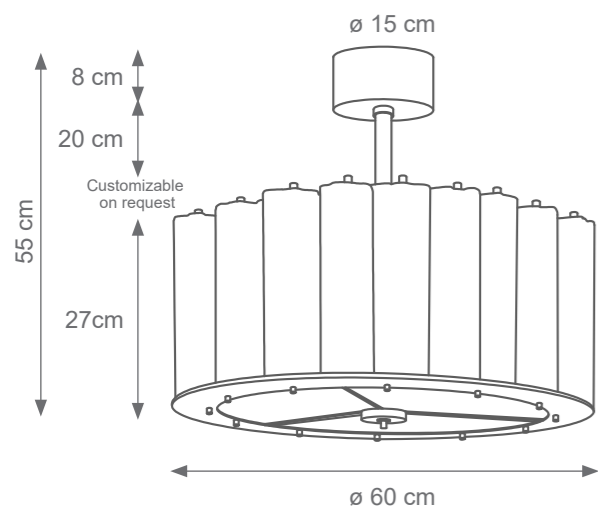

DRUM

TECHNICAL DRAWINGS

Collection Materials: Brass Structure, Murano Glass

Height customizable on request

Small Drum Chandelier
Code: F807292
Type 6 lights electrification x Max 28W E14 CE
Size: cm. 27 h x 60 ø - 23 kg