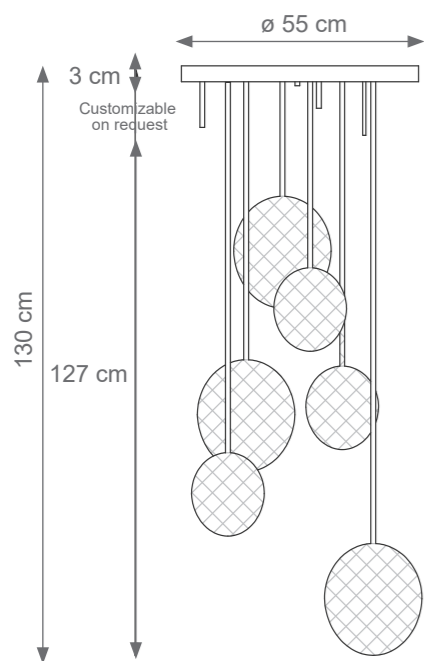

MIAMI

TECHNICAL DRAWINGS

Collection Materials: Brass Structure, Porcelain

Height customizable on request

Miami Round Chandelier
Code: F807265
Type 6 lights electrification x Max 28W E14 CE
Size: cm. 130 h x 55 ø - 6 kg

Diamant Wall Ligth
Code F807941
Size: cm. 26 h x 21 l x 6 w

Adamant Mirror
Code F807935
Size: cm. 120 h x 70 l x 8 w

Adamant Mirror
Code F807934
Size: cm. 140 h x 70 l x 8 w

CONSOLE TECHNICAL DRAWINGS

Collection Materials: Brass Structure, Marble top