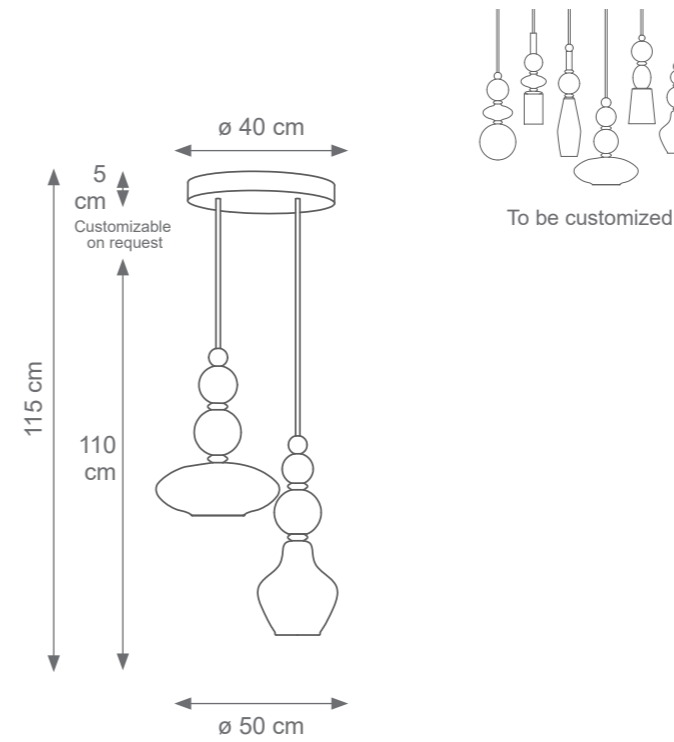

Divas Chandelier
Code: F807766
Type 2 lights electrification x Max 28W E14 CE
Size: cm. 115 h x 50 ø - 9 kg