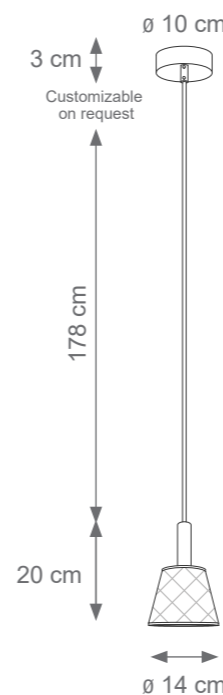

BLACK TIE

TECHNICAL DRAWINGS

Collection Materials: Porcelain, Brass Structure

Height customizable on request

Black Tie Pendant Light
Code: 0007533
Type 1 electrification Led Light
Size: cm. 20 h x 14 ø - 1 kg