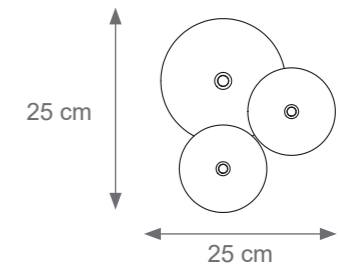

Small Dandelion Applique
Code: F807901
Type 1 lights electrification x Max 28W E14 CE
Size: cm. 25 h x 25 l - 3 kg