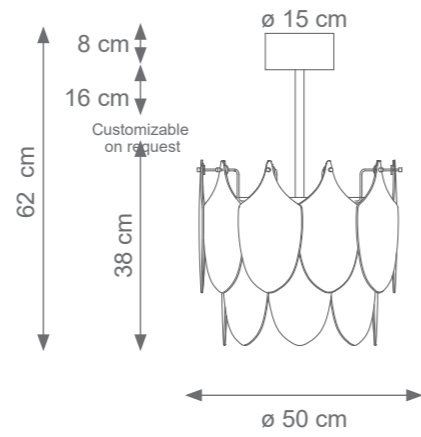

Collection Materials: Brass Structure, Porcelain, Murano Glass

PEACOCK TECHNICAL DRAWINGS

Collection Materials: Brass Structure, Porcelain, Murano Glass

Height customizable on request

Mini Mignon Peacock Chandelier (3 levels, 22 feathers)
Code: F807731
Type 6 lights electrification x Max 28W E14 CE
Size: cm. 60 h x 50 ø - 15 kg