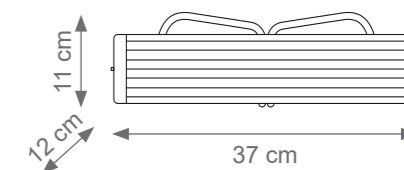

Drum Frame Wall Light
Code: F807667
Type 2 lights electrification x Max 28W E14 CE
Size: cm. 11 h x 37 l x 12 w - 2,5 kg