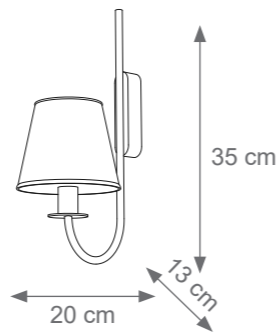

Reve Applique
Code: L807306
Type 1 lights electrification x Max 28W E14 CE
Size: cm. 35 h x 20 l x 13 w - 1 kg