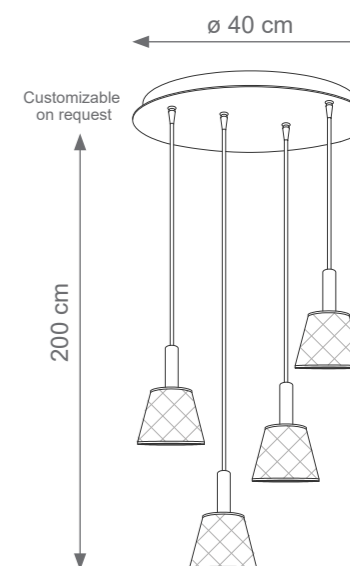

MIAMI

TECHNICAL DRAWINGS

Collection Materials: Brass Structure, Porcelain

Height customizable on request

BLACK TIE

TECHNICAL DRAWINGS

Collection Materials: Porcelain, Brass Structure

Height customizable on request

Black Tie Pendant Light
Code: 0007535
Type 61 electrification Led Light
Size: cm. max 200 h x 40 ø - 9 kg