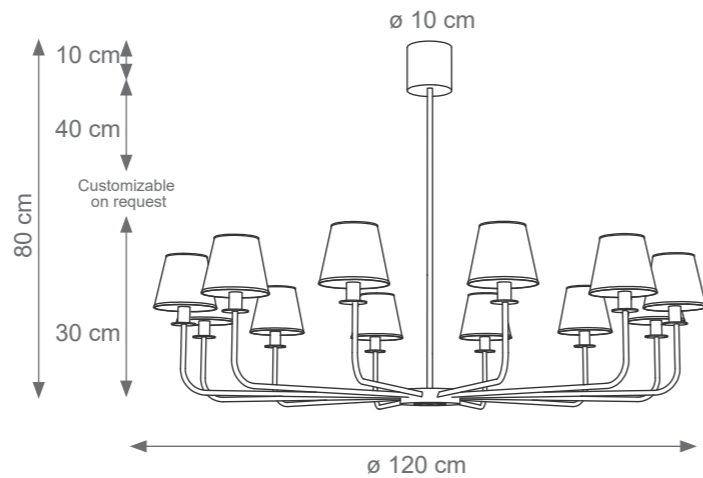

Reve Chandelier
Code: L807304
Type 12 lights electrification x Max 28W E14 CE
Size: cm. 30 h x 120 ø - 10 kg