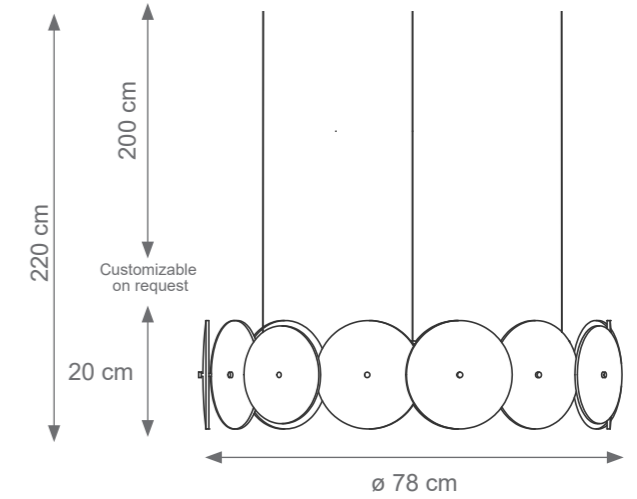

Dandelion Chandelier
Code: I807677
LED light
Size: cm. 20 h x 78 ø - 20 kg