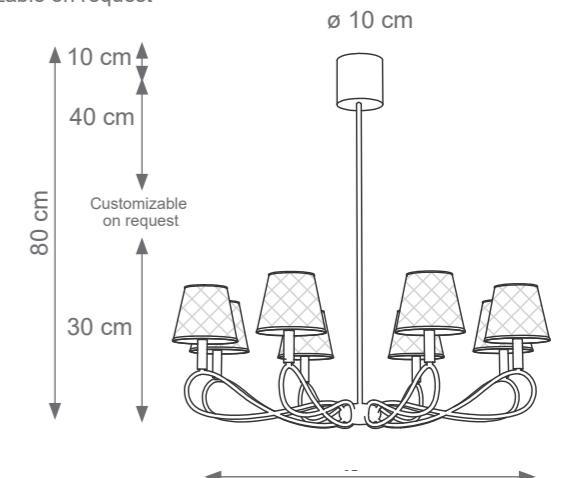

Infinity Chandelier
Code: L807540
Type 8 lights electrification x Max 28W E14 CE
Size: cm. 30 h x 85 ø - 6 kg