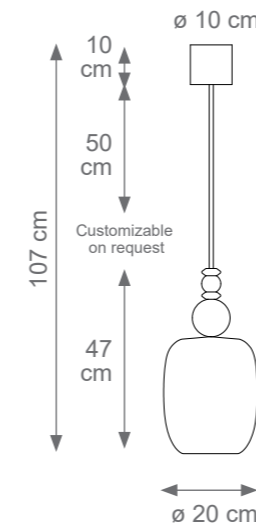

Twiggy Small Pendant Light
Code: F807354
Type 1 lights electrification x Max 28W E14 CE
Size: cm. 47 h x 20 ø - 4 kg