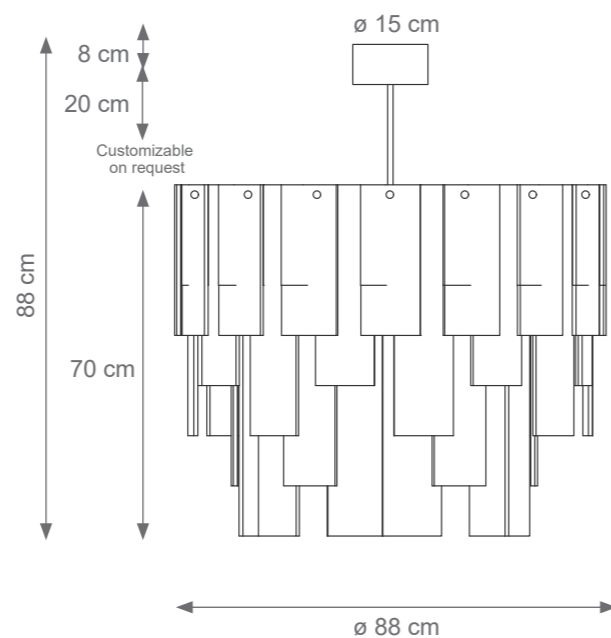

The Wall Short Chandelier
Code F807676
Type 1 Led Light
Size: cm. 30 h x 70 ø - 24 kg

The Wall Medium Short Chandelier
Code: F807480
Type 9 lights electrification x Max 28W E14 CE
Size: cm. 70 h x 88 ø - 62 kg