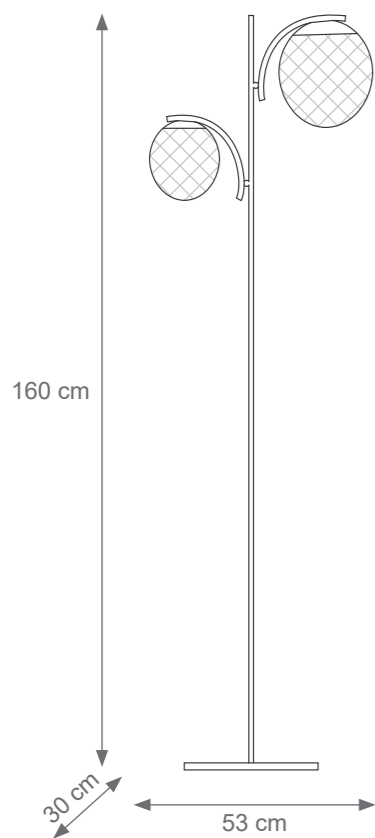

Miami Floor Lamp
Code: F807269
Type 2 lights electrification x Max 28W E14 CE
Size: cm. 160 h x 53 l x 30 w - 3 kg