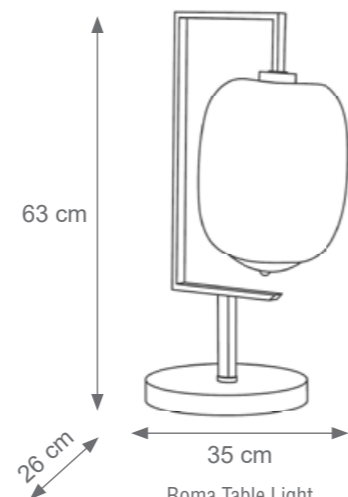

Lady V Small Table Lamp
Code: F808029
Type 1 lights electrification x Max 53W E27 CE
Size: cm. 52 h x 30 ø

Lady V Big Table Lamp
Code: F807907
Type 1 lights electrification x Max 53W E27 CE
Size: cm. 65 h x 38 ø

Lady V Floor Lamp
Code: F807939
Type 1 lights electrification x Max 28W E14 CE
Size: cm. 160 h x 50 ø

ROMA

TECHNICAL DRAWINGS

Collection Materials: Brass Structure, Murano Glass
Height customizable on request

Roma Chandelier
Code: F807903
Type 6 lights electrification x Max 28W E14 CE
Size: cm. 155 h x 80 l x 80 w - 18 kg

Roma Wall Light
Code: F807908
Type 1 lights electrification x Max 53W E27 CE
Size: cm. 45 h x 40 l x 22 w - 4 kg