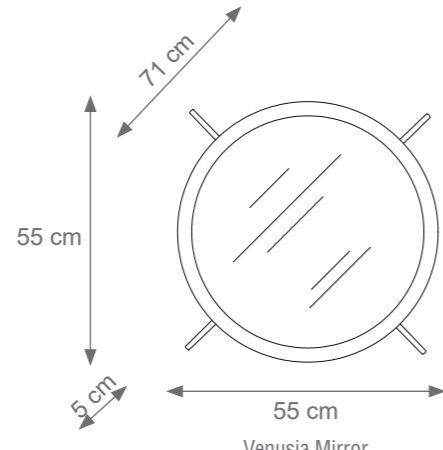

MIRROR TECHNICAL DRAWINGS

Collection Materials: Brass Structure. Porcelain, Inox

Round Dandelion Mirror
Code 4007456
Size: cm. 59 h x 59 l x 5 w

Venusia Mirror
Code F807388
Size: cm. 55 h x 55 l x 5 w

Large Round Dandelion Mirror
Code 4007457
Size: cm. 80 h x 80 l x 5 w