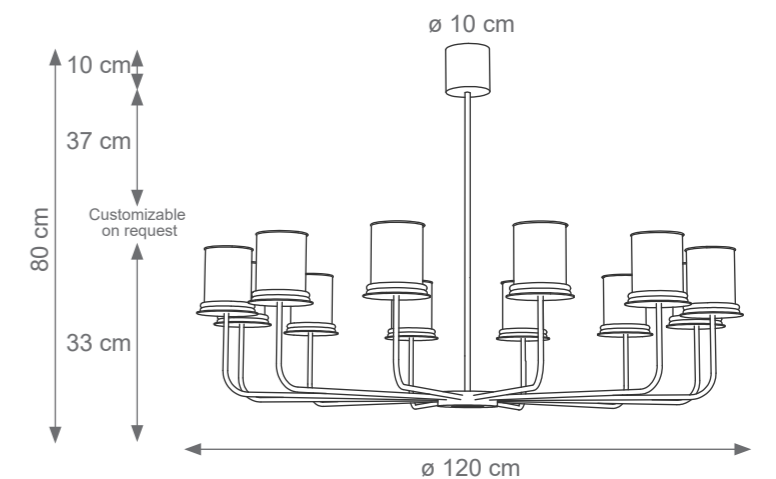

London Chandelier
Code: L807294
Type 12 lights electrification x Max 28W E14 CE
Size: cm. 33 h x 120 ø - 10 kg