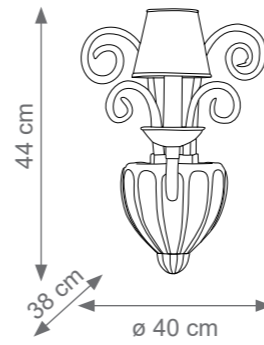

Amour Wall Ligh
Code: 8006766
Type 1 lights electrification x Max 28W E14 CE
Size: cm. 44 h x 40 l x 38 w - 3 kg