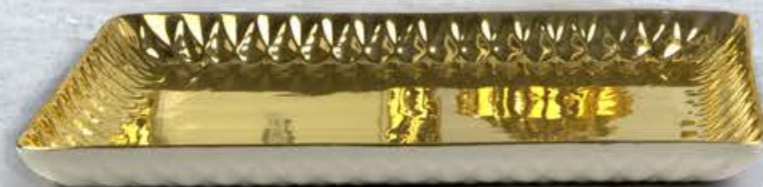

0004302.604
Black Tie Vanity Tray
cm. 2 h x 40 l x 26 w