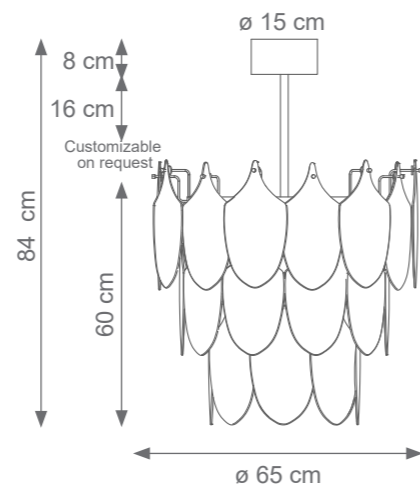

Mignon Peacock Chandelier (3 levels, 32 feathers)
Code: F807913
Type 9 lights electrification x Max 28W E14 CE
Size: cm. 60 h x 65 ø - 19 kg