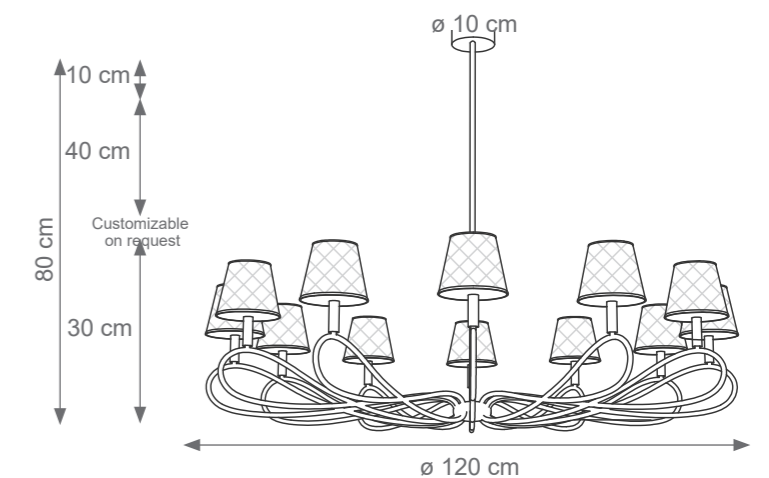

Infinity Chandelier
Code: L807299
Type 12 lights electrification x Max 28W E14 CE
Size: cm. 30 h x 120 ø - 10 kg