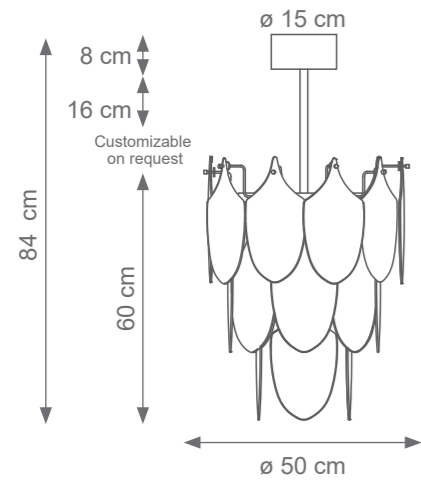

Collection Materials: Brass Structure, Porcelain, Murano Glass

PEACOCK TECHNICAL DRAWINGS

Collection Materials: Brass Structure, Porcelain, Murano Glass

Height customizable on request

Mini Mignon Peacock Chandelier (3 levels, 22 feathers)
Code: F807731
Type 6 lights electrification x Max 28W E14 CE
Size: cm. 60 h x 50 ø - 15 kg