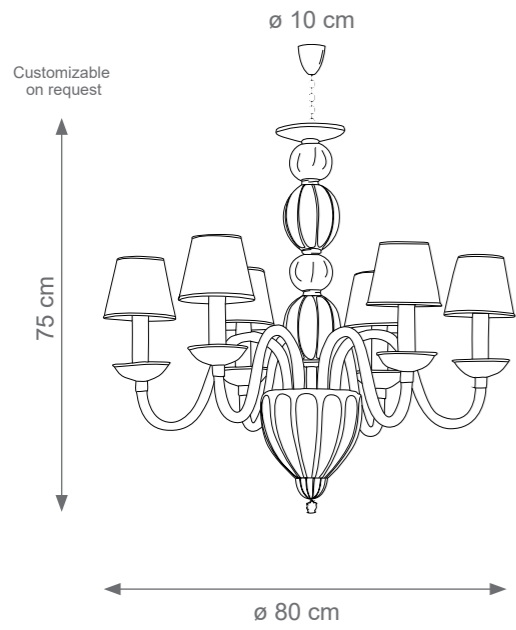

AMOUR COLLECTION

TECHNICAL DRAWINGS

Collection Materials: Brass Structure, Porcelain and Crystal

Height customizable on request

Amour Chandelier
Code: 8006740
Type 6 lights electrification x Max 28W E14 CE
Size: cm. 75 h x 80 ø - 7 kg