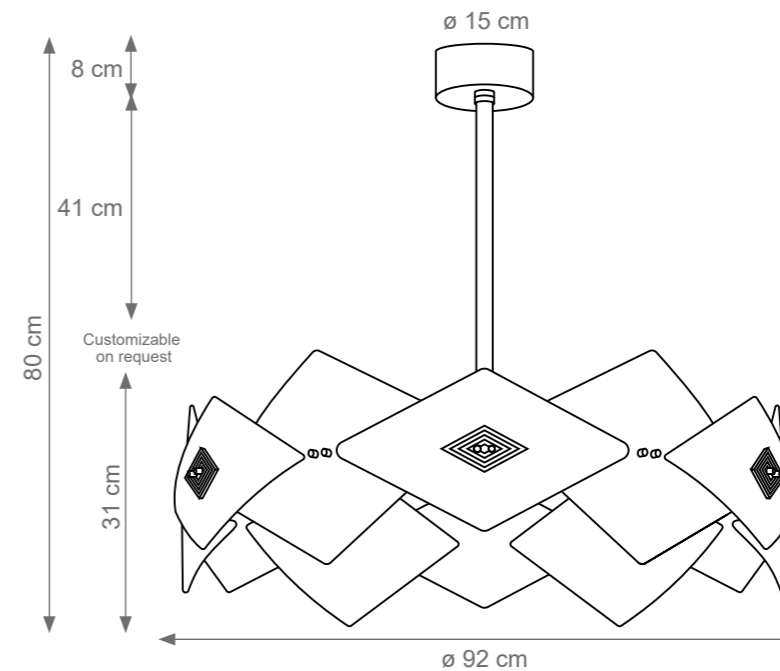

Rombo Chandelier
Code: F807702
Type 6 lights electrification x Max 28W E14 CE
Size: cm. 30 h x 80 ø - 16 kg