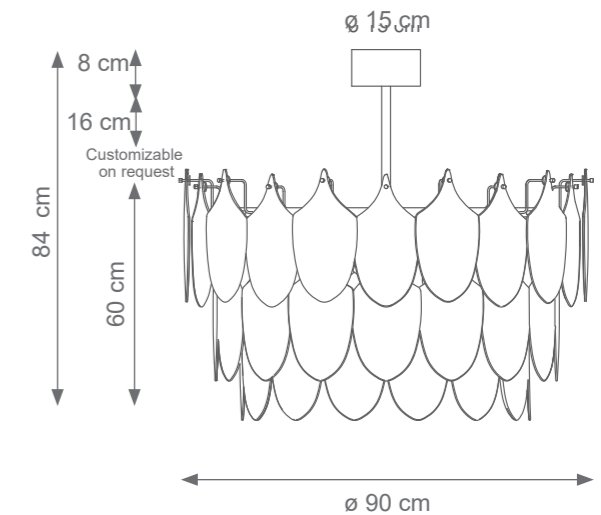

PEACOCK TECHNICAL DRAWINGS

Collection Materials: Brass Structure, Porcelain, Murano Glass

Height customizable on request