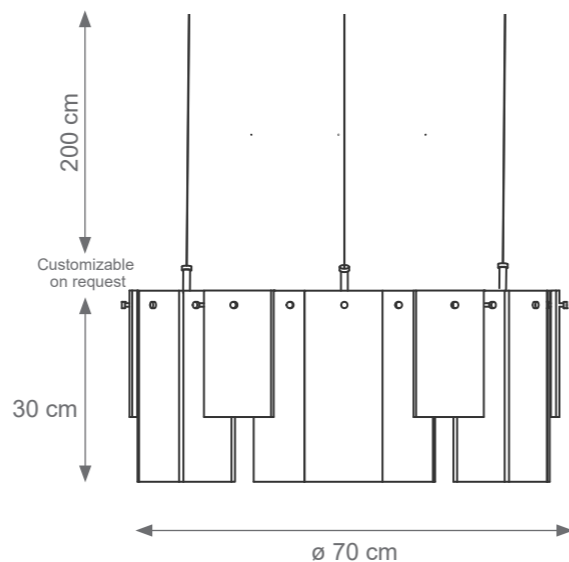

THE WALL TECHNICAL DRAWINGS

Collection Materials: Brass Structure, Porcelain, Murano Glass

Height customizable on request

The Wall Wall Light
Code F807278
Type 2 lights electrification x Max 28W E14 CE
Size: cm. 53 h x 28 l x 18 w - 7 kg

The Wall Medium Short Chandelier
Code: F807480
Type 9 lights electrification x Max 28W E14 CE
Size: cm. 70 h x 88 ø - 62 kg

The Wall Wall Light
Code F807556
Type 2 lights electrification x Max 28W E14 CE
Size: cm. 42 h x 13 l x 6 w - 2.5 kg