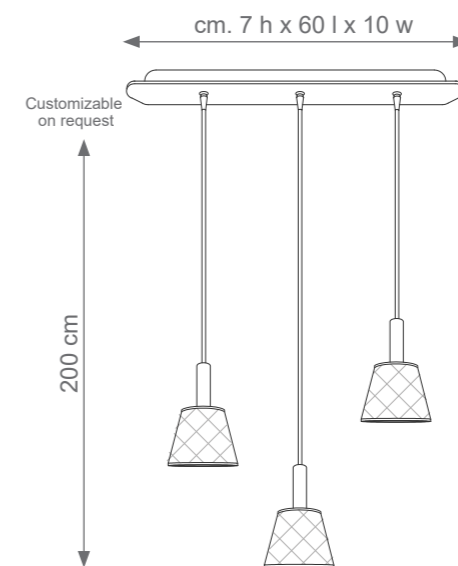

BLACK TIE

TECHNICAL DRAWINGS

Collection Materials: Porcelain, Brass Structure

Height customizable on request

Black Tie Pendant Light
Code: 0007533
Type 1 electrification Led Light
Size: cm. 20 h x 14 ø - 1 kg