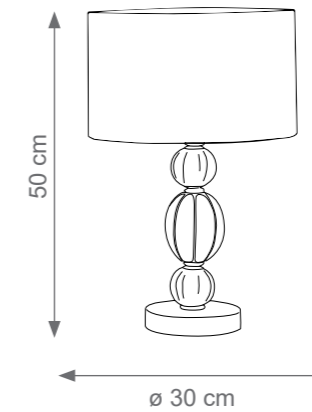

Amour Small Table Lamp
Code: 4006850
Type 1 lights electrification x Max 28W E27 CE
Size: cm. 50 h x 30 ø