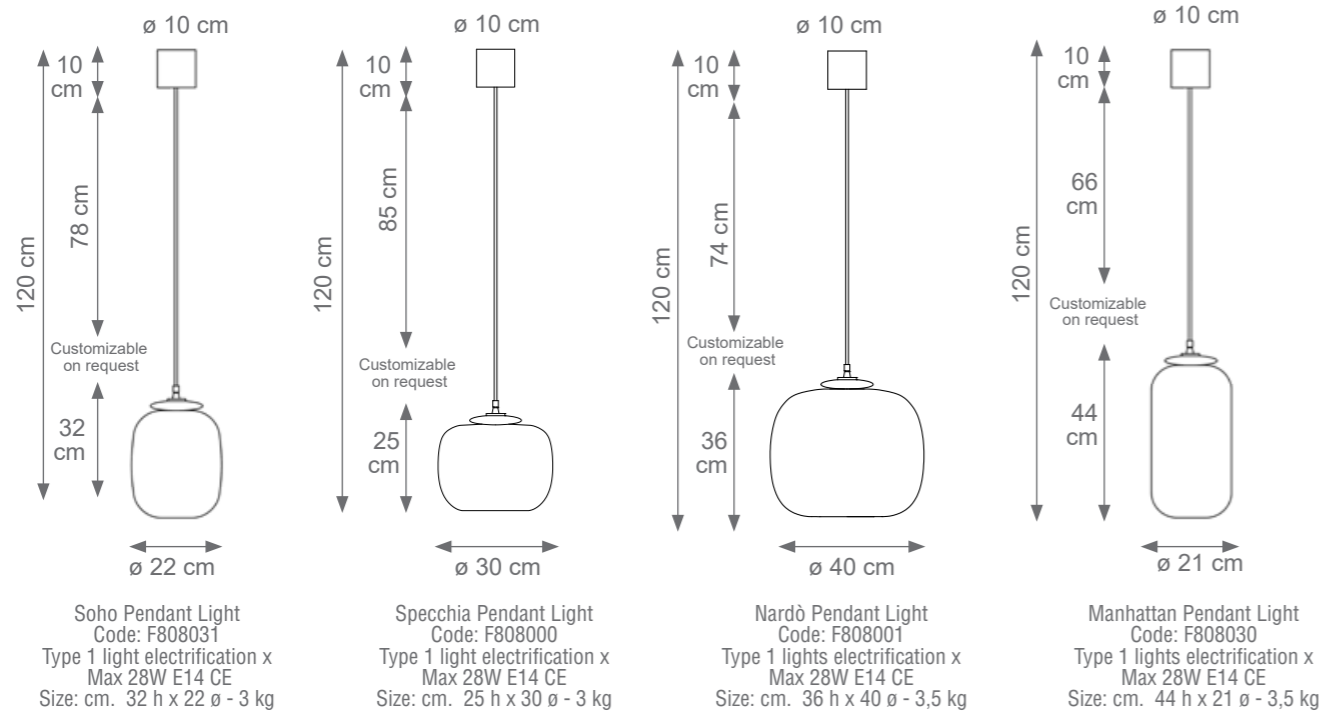

TECHNICAL DRAWINGS

Collection Materials: Murano Glass, Brass Structure

Height customizable on request