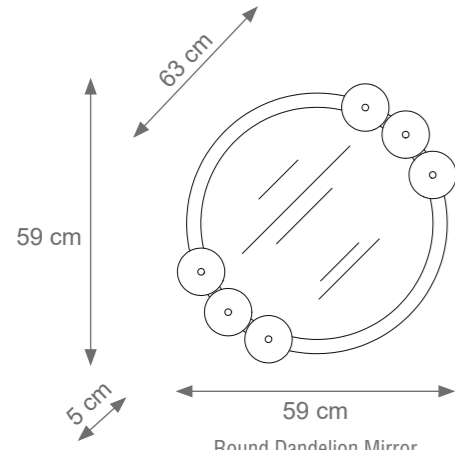

MIRROR TECHNICAL DRAWINGS

Collection Materials: Brass Structure. Porcelain, Inox

Round Dandelion Mirror
Code 4007456
Size: cm. 59 h x 59 l x 5 w

Venusia Mirror
Code F807388
Size: cm. 55 h x 55 l x 5 w

Large Round Dandelion Mirror
Code 4007457
Size: cm. 80 h x 80 l x 5 w