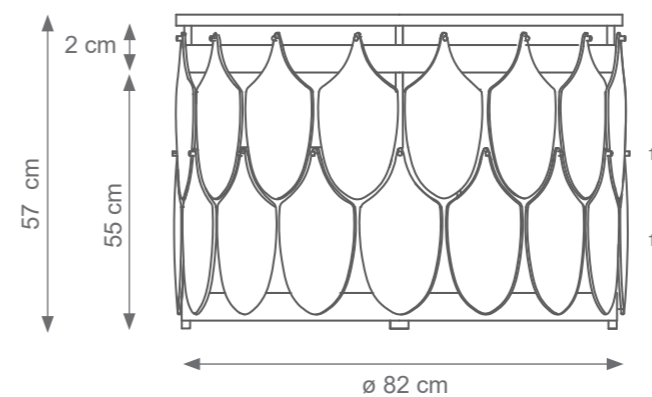

TABLE TECHNICAL DRAWINGS

Collection Materials: Brass Structure, Marble or Glass Top

Peacock Coffee Table (32 feathers)
Code: 1807327
Size: cm. 57 h x 82 ø - 68 kg
white marble top