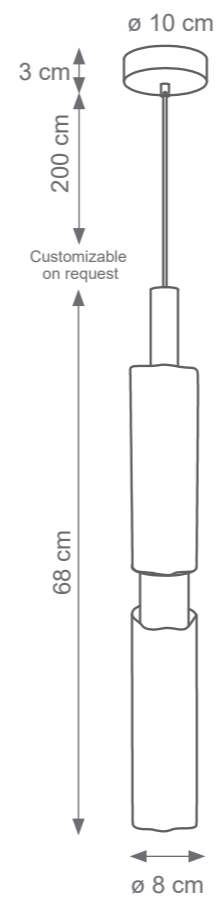

Drum Pendant Light
Code: F807333
Type 1 electrification Led Light
Size: cm. 68 h x 8 ø - 1,6 kg