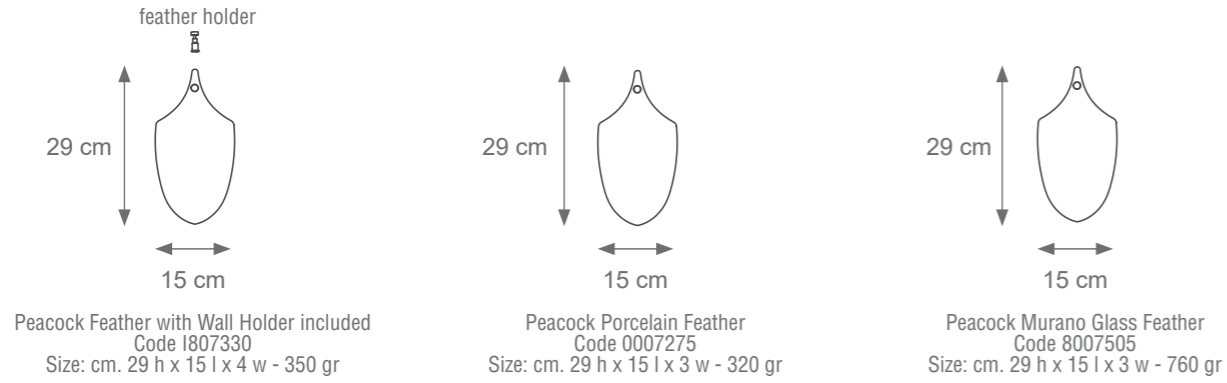

Collection Materials: Brass Structure, Porcelain, Murano Glass

PEACOCK TECHNICAL DRAWINGS

Collection Materials: Brass Structure, Porcelain, Murano Glass

Height customizable on request

Mini Mignon Peacock Chandelier (3 levels, 22 feathers)
Code: F807731
Type 6 lights electrification x Max 28W E14 CE
Size: cm. 60 h x 50 ø - 15 kg