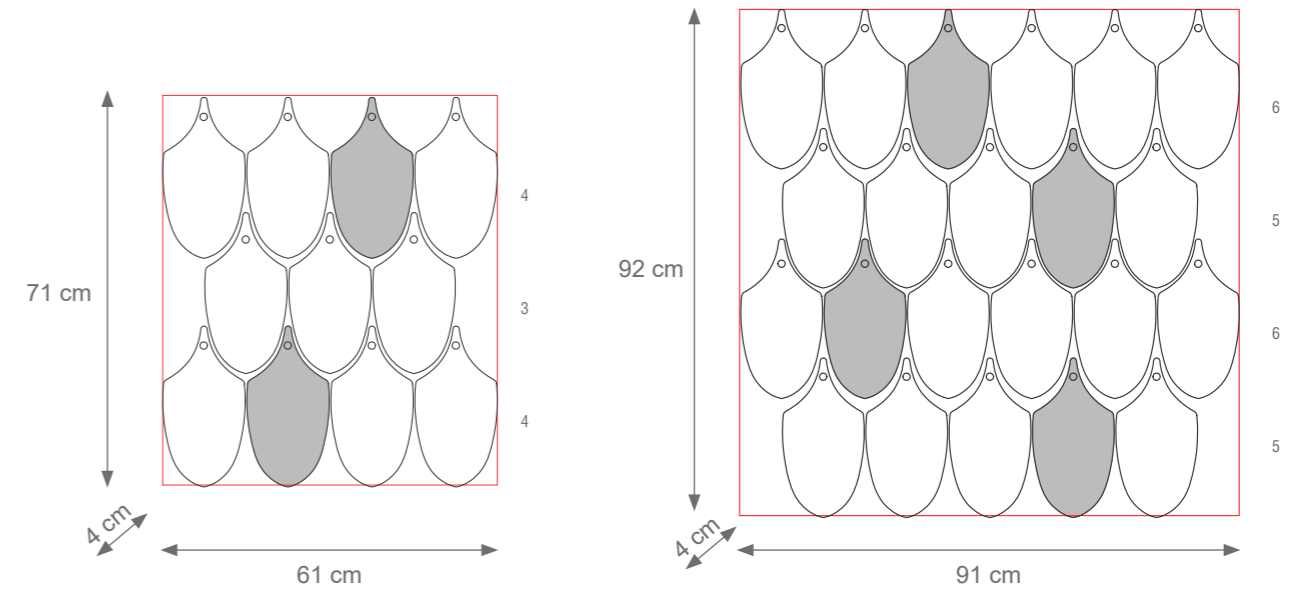

Collection Materials: Brass Structure, Porcelain, Murano Glass

PEACOCK TECHNICAL DRAWINGS

Collection Materials: Brass Structure, Porcelain, Murano Glass

Height customizable on request

Mini Mignon Peacock Chandelier (3 levels, 22 feathers)
Code: F807731
Type 6 lights electrification x Max 28W E14 CE
Size: cm. 60 h x 50 ø - 15 kg