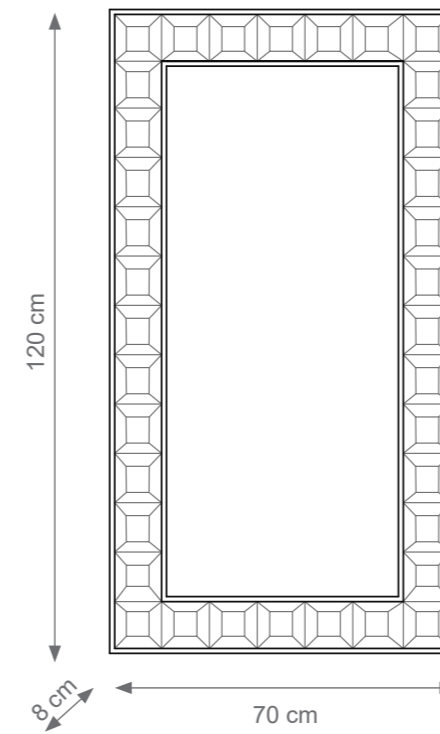

MIRROR TECHNICAL DRAWINGS

Collection Materials: Brass Structure. Porcelain, Inox

Round Dandelion Mirror
Code 4007456
Size: cm. 59 h x 59 l x 5 w

Venusia Mirror
Code F807388
Size: cm. 55 h x 55 l x 5 w

Large Round Dandelion Mirror
Code 4007457
Size: cm. 80 h x 80 l x 5 w

Portofino Mirror
Code 7004329
Size: cm. 100 h x 80 l x 5 w

Oval Dandelion Mirror
Code 4007532
Size: cm. 115 h x 59 l x 5 w

Brad Mirror
Code 4002516
Size: cm. 120 h x 70 l x 2 w

Diamant Mirror
Code F807999
Size: cm. 122 h x 78 l x 10 w

Diamant Wall Ligth
Code F807941
Size: cm. 26 h x 21 l x 6 w

Adamant Mirror
Code F807935
Size: cm. 120 h x 70 l x 8 w

Adamant Mirror
Code F807934
Size: cm. 140 h x 70 l x 8 w

CONSOLE TECHNICAL DRAWINGS

Collection Materials: Brass Structure, Marble top