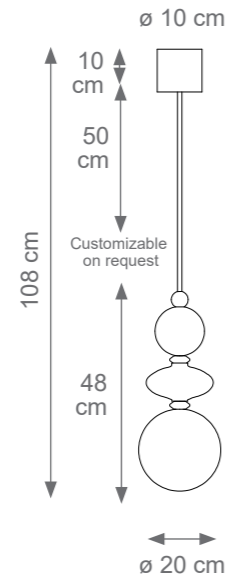

DIVAS

TECHNICAL DRAWINGS

Collection Materials: Porcelain, Murano Glass, Brass Structure

Height customizable on request

Ava Pendant Light
Code: F807343
Type 1 lights electrification x Max 28W E14 CE
Size: cm. 50 h x 14 ø - 3 kg