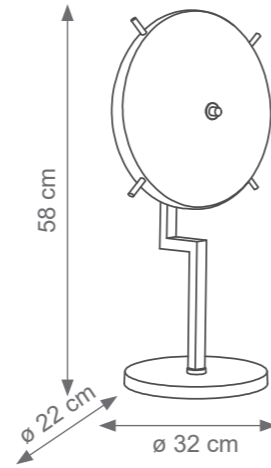

Venusia Table Lamp
Code: F807283
Type 1 lights electrification x Max 28W E14 CE
Size: cm. 58 h x 32 l x 22 w - 4 kg