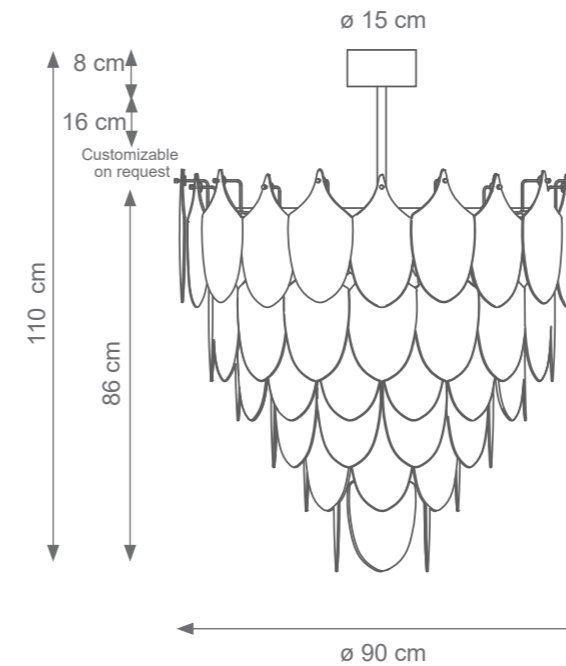

Small Peacock Chandelier (6 levels, 72 feathers)
Code: F807277
Type 12 lights electrification x Max 28W E14 CE
Size: cm. 86 h x 90 ø - 54 kg