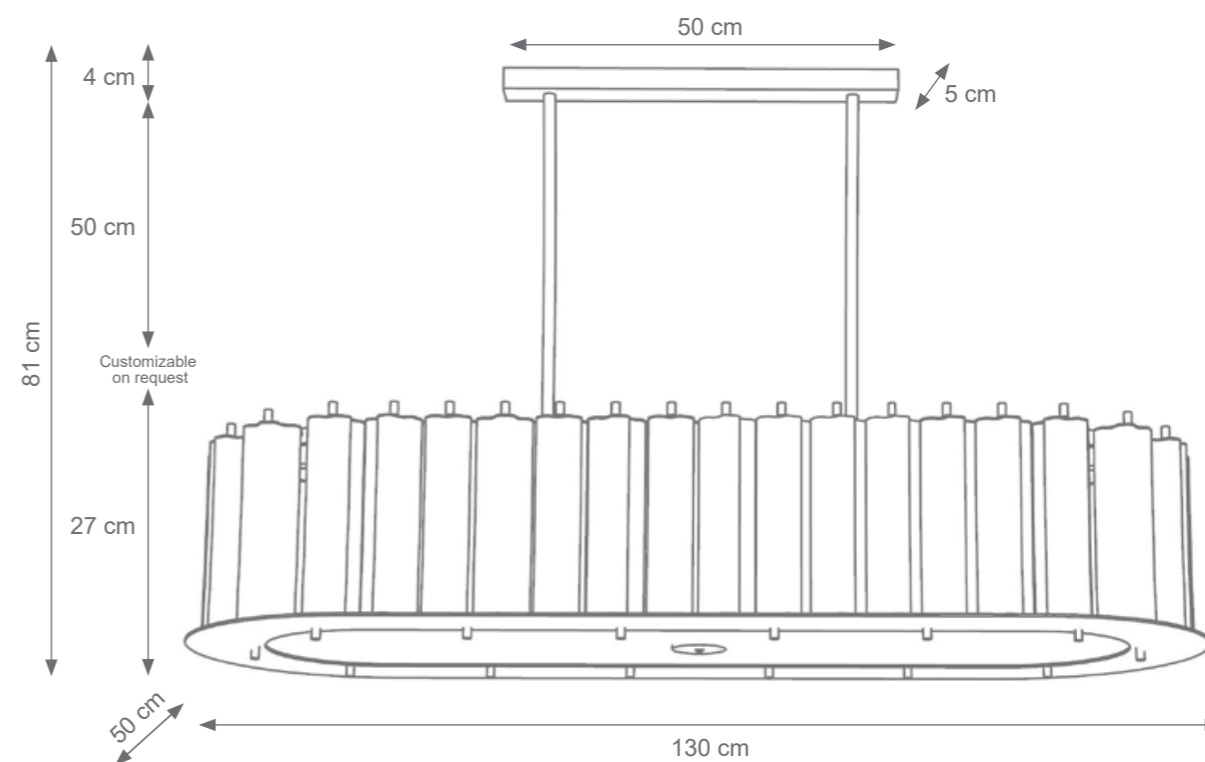

Oval Drum Chandelier
Code: F807331
Type 9 lights electrification x Max 28W E14 CE
Size: cm. 27 h x 130 l x 50 w - 42 kg