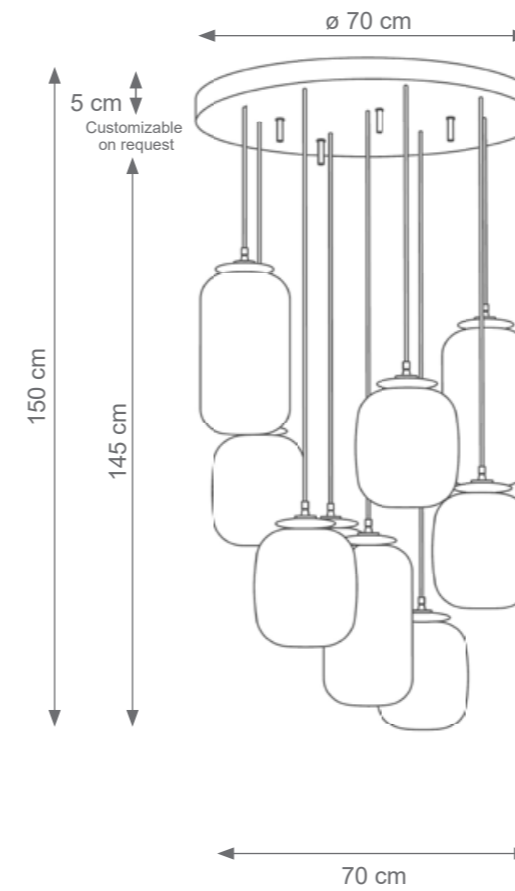

LONG ISLAND TECHNICAL DRAWINGS

Collection Materials: Murano Glass, Brass Structure

Height customizable on request