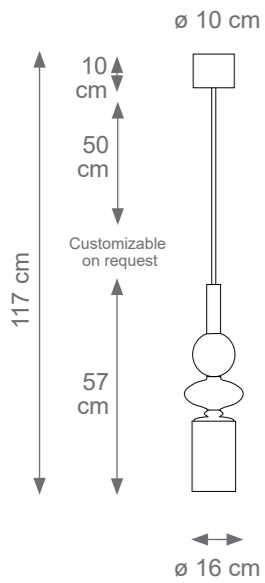

Greta Pendant Light
Code: F807342
Type 1 lights electrification x Max 28W E14 CE
Size: cm. 57 h x 16 ø - 3 kg