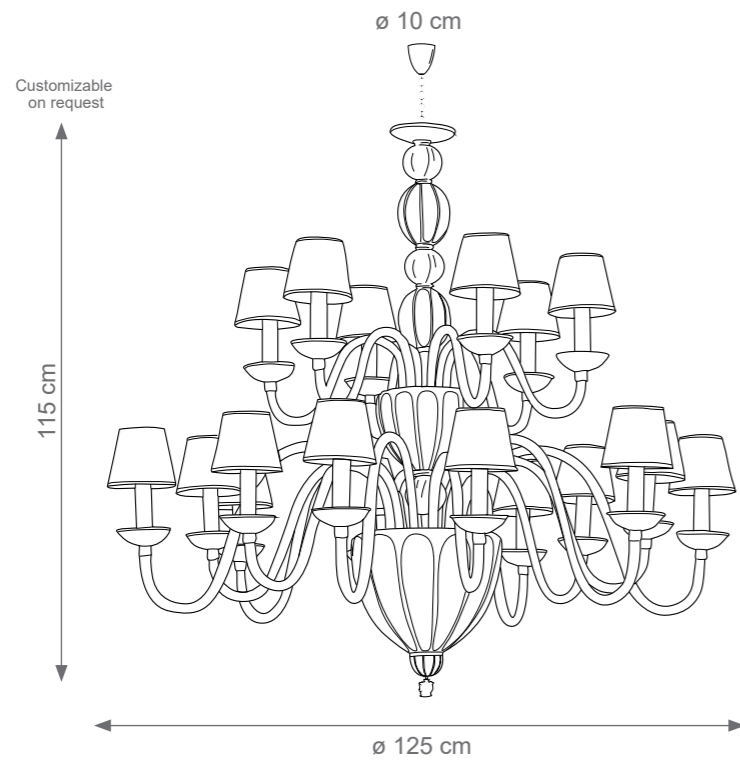

Height customizable on request

Amour Chandelier
Code: 8006740
Type 6 lights electrification x Max 28W E14 CE
Size: cm. 75 h x 80 ø - 7 kg

Amour Chandelier
Code: 8004804
Type 12 lights electrification x Max 28W E14 CE
Size: cm. 80 h x 125 ø - 10 kg