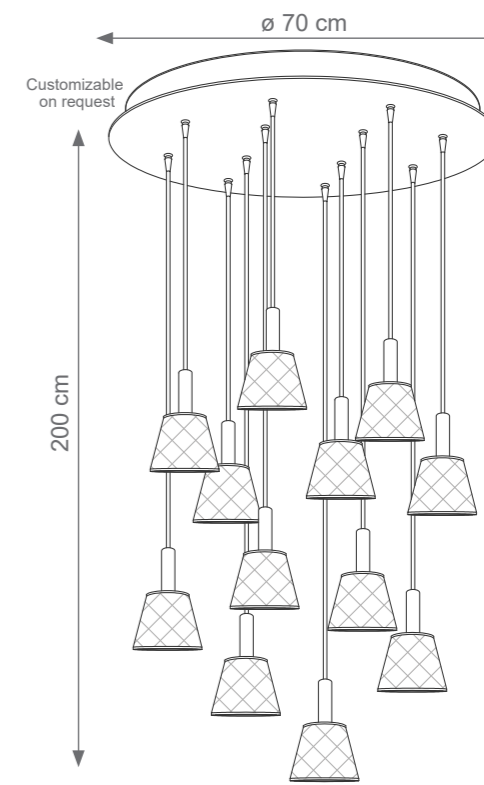

Black Tie Pendant Light
Code: 0007537
Type 3 electrification Led Light
Size: cm. 200 h x 60 l x 14 w - 4 kg

Black Tie Pendant Light
Code: 0007536
Type 4 electrification Led Light
Size: cm. 200 h x 40 ø - 5 kg

Black Tie Large Pendant Light
Code: 0007534
Type 12 electrification Led Light
Size: cm. max 200 h x 70 ø - 14 kg