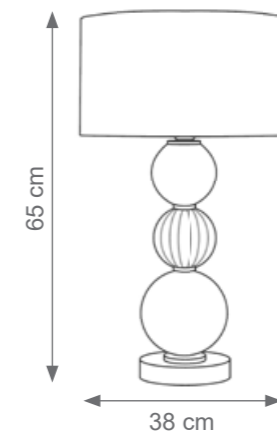

Lady V Big Table Lamp
Code: F807907
Type 1 lights electrification x Max 53W E27 CE
Size: cm. 65 h x 38 ø