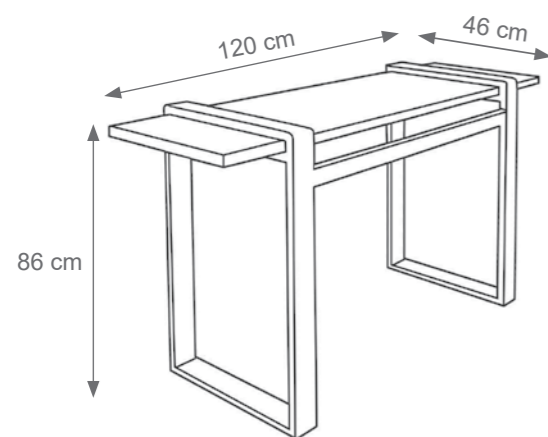

Venusia Console
Code: F807501
Size: cm. 86 h x 120 l x 46 w