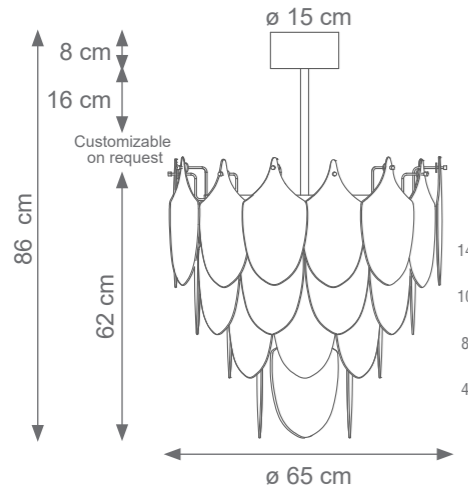

Mignon Peacock Chandelier (4 levels, 36 feathers)
Code: F807912
Type 9 lights electrification x Max 28W E14 CE
Size: cm. 62 h x 65 ø - 21 kg