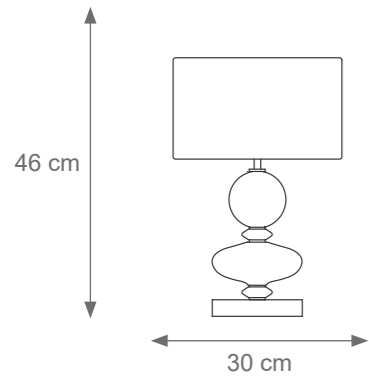

Diva Table Lamp Greta
Code: 4807859
Type 1 lights electrification x Max 53W E27 CE
Size: cm. 46 h x 30 ø w - 2,5 kg