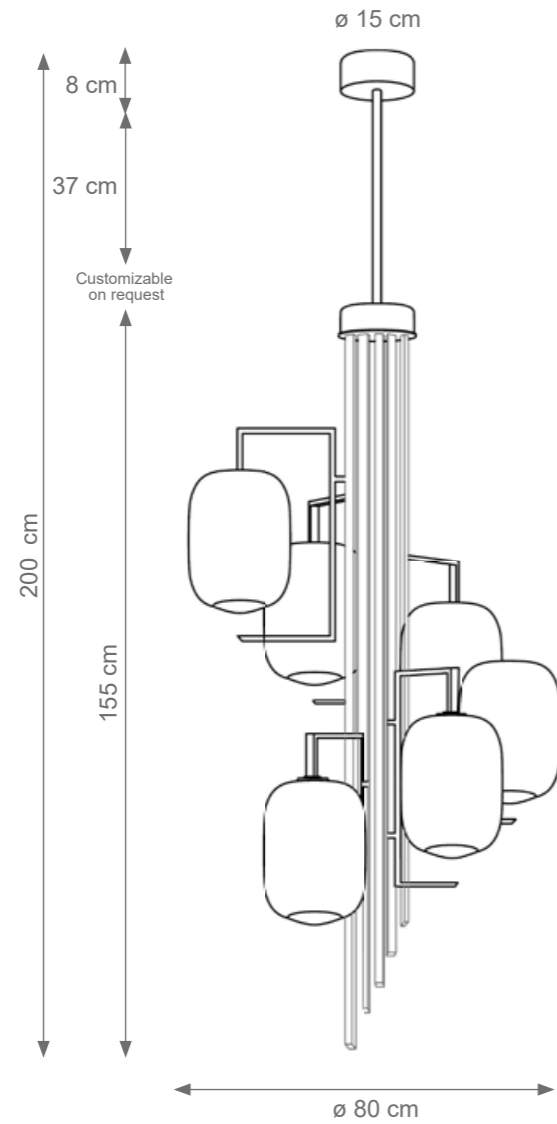

ROMA

TECHNICAL DRAWINGS

Collection Materials: Brass Structure, Murano Glass
Height customizable on request

Roma Chandelier
Code: F807903
Type 6 lights electrification x Max 28W E14 CE
Size: cm. 155 h x 80 l x 80 w - 18 kg