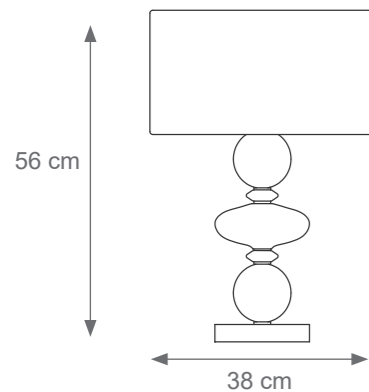

Diva Table Lamp Greta
Code: 4807679
Type 1 lights electrification x Max 53W E27 CE
Size: cm. 56 h x 38 ø w - 3 kg