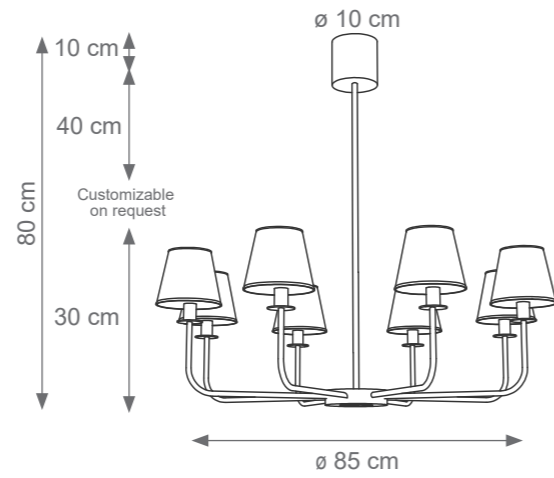

Reve Chandelier
Code: L807916
Type 8 lights electrification x Max 28W E14 CE
Size: cm. 30 h x 85 ø - 6 kg