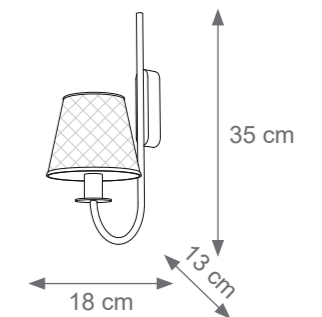

Infinity Applique
Code: L807554
Type 1 lights electrification x Max 28W E14 CE
Size: cm. 35 h x 18 l x 13 w - 1 kg