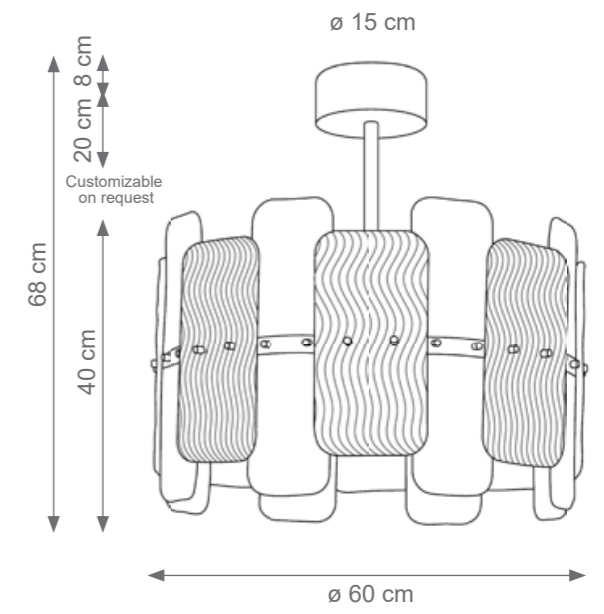

Mikado Chandelier
Code: F807902
Type 6 lights electrification x Max 28W E14 CE
Size: cm. 40 h x 60 ø - 18 kg

ROMBO

TECHNICAL DRAWINGS

Collection Materials: Brass Structure, Porcelain, Murano Glass
Height customizable on request