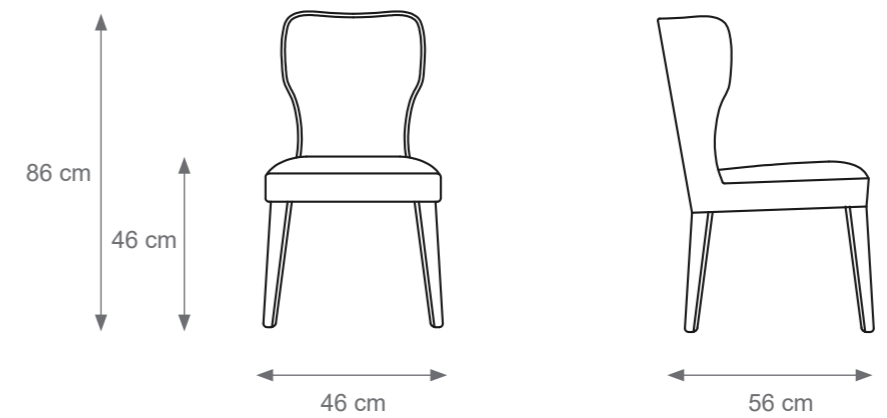

Lady V Chair
Code: 0005325
Size: cm. 86 h x 46 l x 56 w