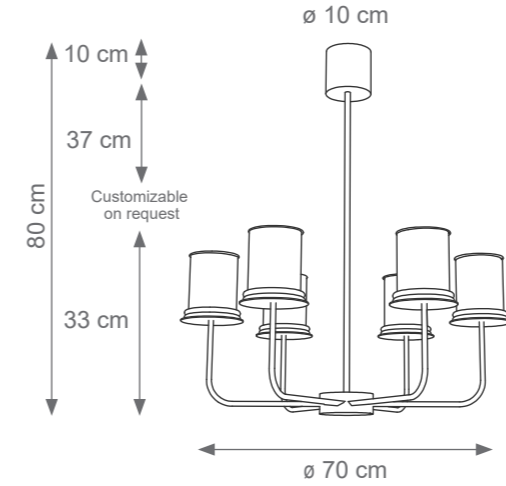

LONDON

TECHNICAL DRAWINGS

Collection Materials: Brass Structure, Porcelain

Height customizable on request

London Chandelier
Code: L807295
Type 6 lights electrification x Max 28W E14 CE
Size: cm. 33 h x 70 ø - 4 kg