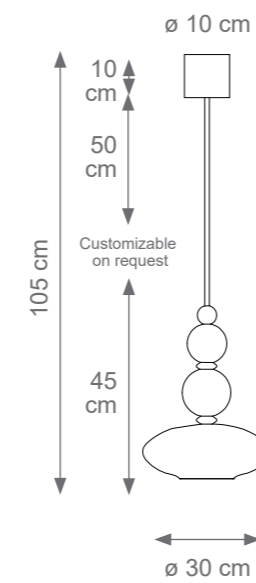

Rita Pendant Light
Code: F807345
Type 1 lights electrification x Max 28W E14 CE
Size: cm. 45 h x 30 ø - 3 kg