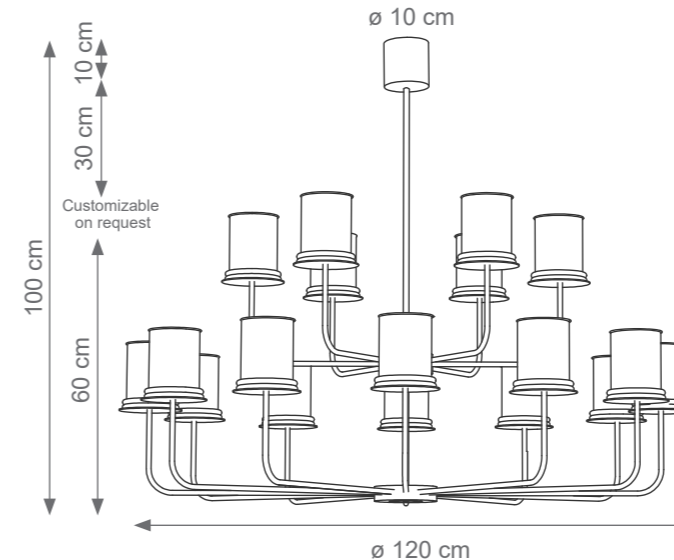

London Chandelier
Code: L807293
Type 18 lights electrification x Max 28W E14 CE
Size: cm. 60 h x 120 ø - 13 kg