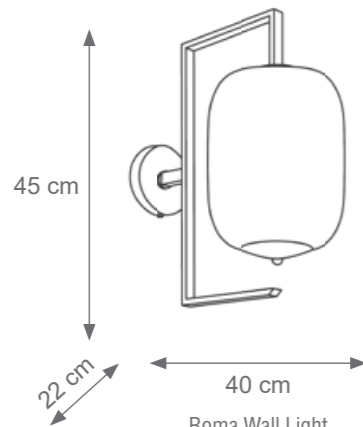

Roma Wall Light
Code: F807908
Type 1 lights electrification x Max 53W E27 CE
Size: cm. 45 h x 40 l x 22 w - 4 kg