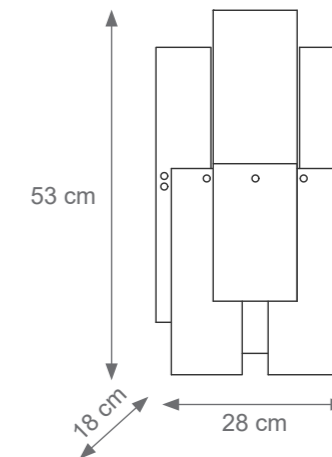

The Wall Wall Light
Code F807278
Type 2 lights electrification x Max 28W E14 CE
Size: cm. 53 h x 28 l x 18 w - 7 kg