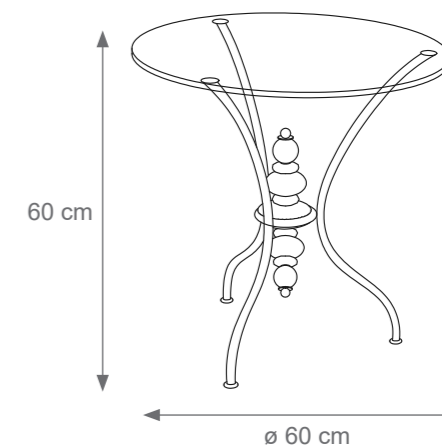

Dynasty Bookcase
Code: F807389
Size: cm. 250 h x 135 l x 35 w

TROLLEY TECHNICAL DRAWINGS

Collection Materials: Brass Structure, Glass Top

New York Trolley
Code: 4806876
cm. 70 h x 90 l x 40 w

Diva Trolley
Code: 4807741
cm. 70 h x 90 l x 44 w

TABLE TECHNICAL DRAWINGS

Collection Materials: Brass Structure, Marble or Glass Top

Peacock Coffee Table (32 feathers)
Code: 1807327
Size: cm. 57 h x 82 ø - 68 kg
white marble top

Diva Side Table
Code: 4807742
cm. 60 h x 60 ø