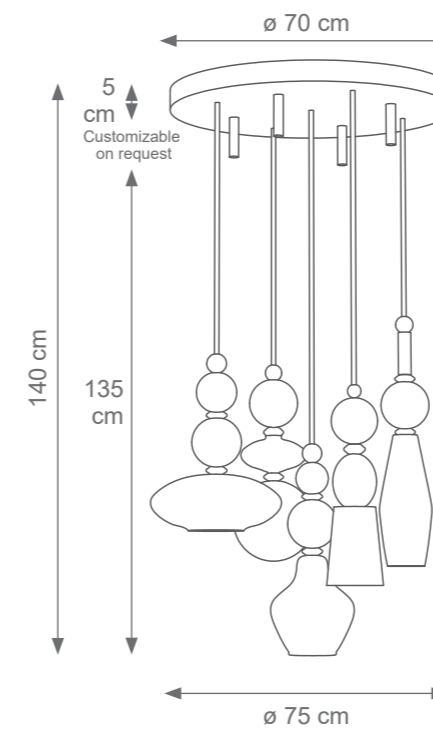

Divas Chandelier
Code: F807595
Type 5 lights electrification x Max 28W E14 CE
Size: cm. 140 h x 75 ø - 20 kg