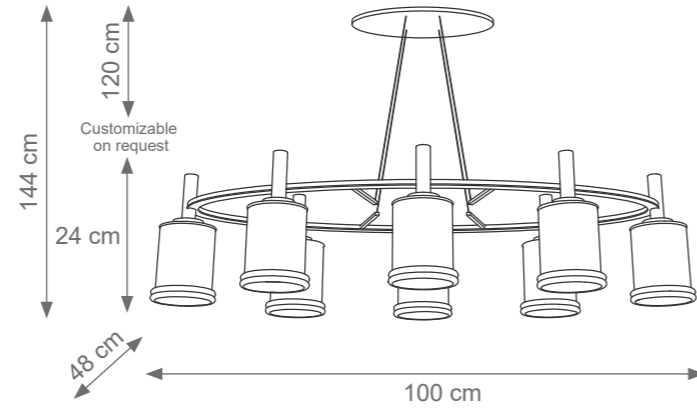

Gilda Oval Chandelier
Code: I807675
Type 8 lights electrification x Max 28W E14 CE
Size: cm. 24 h x 100 l x 48 w - 8 kg