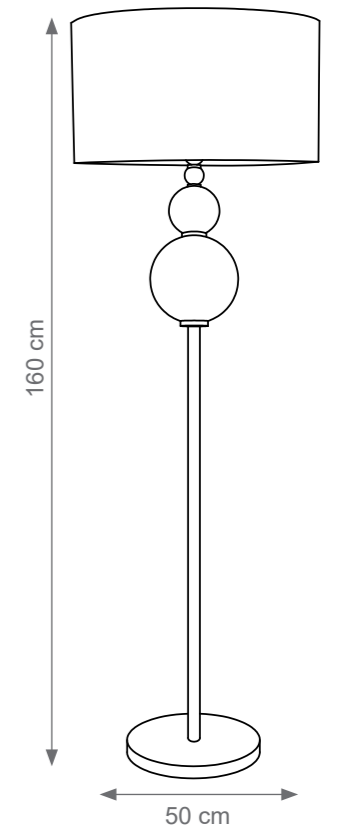

Lady V Big Table Lamp
Code: F807907
Type 1 lights electrification x Max 53W E27 CE
Size: cm. 65 h x 38 ø

Lady V Floor Lamp
Code: F807939
Type 1 lights electrification x Max 28W E14 CE
Size: cm. 160 h x 50 ø