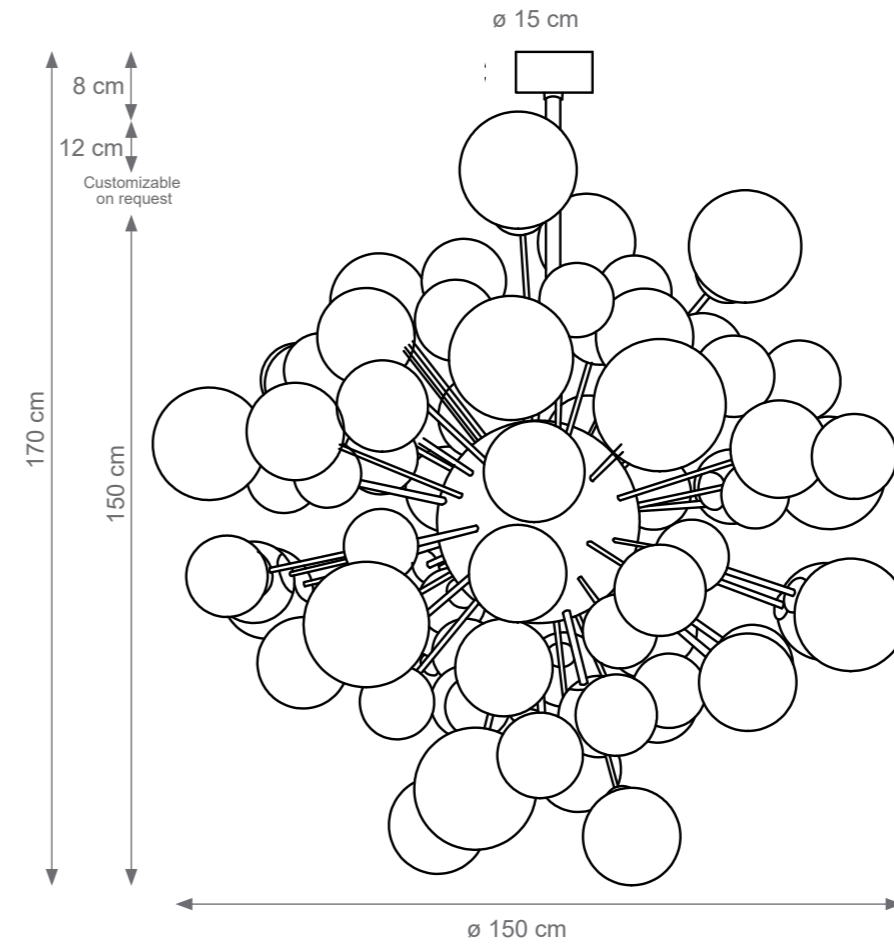

Lady V Chandelier
Code: F807977
Type 32 lights electrification x Max 28W E14 CE
Size: cm. 150 h x 150 ø - 60 Kg